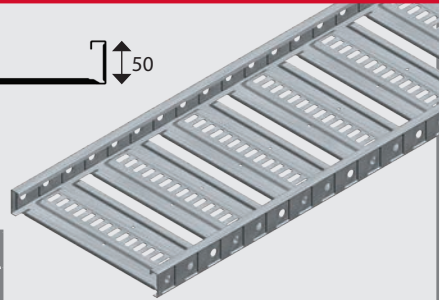

### ET EZYTRAY CABLE TRAY

Contact EzyStrut for Load Capability information.

Supplied in 3m lengths

Width (mm)	Pre-Galvanised		Hot Dip Galvanised	
	Weight (kg)	Part No.	Weight (kg)	Part No.
150	3.1/3m	<b>ET150G</b> <span style="color: green;">▲</span>	3.3/3m	<b>ET150H</b> <span style="color: green;">▲</span>
300	4.5/3m	<b>ET300G</b> <span style="color: green;">▲</span>	4.8/3m	<b>ET300H</b> <span style="color: green;">▲</span>
450	5.9/3m	<b>ET450G</b> <span style="color: green;">▲</span>	6.3/3m	<b>ET450H</b> <span style="color: green;">▲</span>
600	7.3/3m	<b>ET600G</b> <span style="color: green;">▲</span>	7.7/3m	<b>ET600H</b> <span style="color: green;">▲</span>

### ET3 CABLE TRAY

**LOAD PER METRE**

SPAN	LOAD
3.0m	35kg
2.5m	50kg
2.0m	79kg
1.5m	140kg

Supplied in 3m lengths.

Width (mm)	Pre-Galvanised		Hot Dip Galvanised	
	Weight (kg)	Part No.	Weight (kg)	Part No.
150	5.1/3m	<b>ET3150G</b> <span style="color: green;">▲</span>	5.4/3m	<b>ET3150H</b> <span style="color: green;">▲</span>
300	7.4/3m	<b>ET3300G</b> <span style="color: green;">▲</span>	7.8/3m	<b>ET3300H</b> <span style="color: green;">▲</span>
450	9.7/3m	<b>ET3450G</b> <span style="color: green;">▲</span>	10.3/3m	<b>ET3450H</b> <span style="color: green;">▲</span>
600	12/3m	<b>ET3600G</b> <span style="color: green;">▲</span>	12.7/3m	<b>ET3600H</b> <span style="color: green;">▲</span>