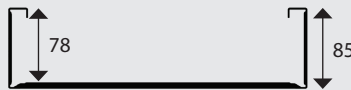

### ET3 CABLE TRAY

**LOAD PER METRE**

SPAN	LOAD
3.0m	35kg
2.5m	50kg
2.0m	79kg
1.5m	140kg

Supplied in 3m lengths.

Width (mm)	Pre-Galvanised		Hot Dip Galvanised	
	Weight (kg)	Part No.	Weight (kg)	Part No.
150	5.1/3m	<b>ET3150G</b> <span style="color: green;">▲</span>	5.4/3m	<b>ET3150H</b> <span style="color: green;">▲</span>
300	7.4/3m	<b>ET3300G</b> <span style="color: green;">▲</span>	7.8/3m	<b>ET3300H</b> <span style="color: green;">▲</span>
450	9.7/3m	<b>ET3450G</b> <span style="color: green;">▲</span>	10.3/3m	<b>ET3450H</b> <span style="color: green;">▲</span>
600	12/3m	<b>ET3600G</b> <span style="color: green;">▲</span>	12.7/3m	<b>ET3600H</b> <span style="color: green;">▲</span>

**D** AVAILABLE IN ALUMINIUM AS MADE TO ORDER (MTO).

**LOAD PER METRE**

SPAN	LOAD
3.0m	14kg
2.5m	20kg
2.0m	31kg
1.5m	55kg

### ET5 CABLE TRAY

**LOAD PER METRE**

SPAN	LOAD
3.0m	60kg
2.5m	82kg
2.0m	128kg
1.5m	227kg

Supplied in 3m lengths.

Width (mm)	Pre-Galvanised		Hot Dip Galvanised	
	Weight (kg)	Part No.	Weight (kg)	Part No.
150	7/3m	<b>ET5150G</b> <span style="color: green;">▲</span>	6.6/3m	<b>ET5150H</b> <span style="color: green;">▲</span>
300	8.9/3m	<b>ET5300G</b> <span style="color: green;">▲</span>	9.4/3m	<b>ET5300H</b> <span style="color: green;">▲</span>
450	14.2/3m	<b>ET5450G</b> <span style="color: green;">▲</span>	15/3m	<b>ET5450H</b> <span style="color: green;">▲</span>
600	17.2/3m	<b>ET5600G</b> <span style="color: green;">▲</span>	18.2/3m	<b>ET5600H</b> <span style="color: green;">▲</span>