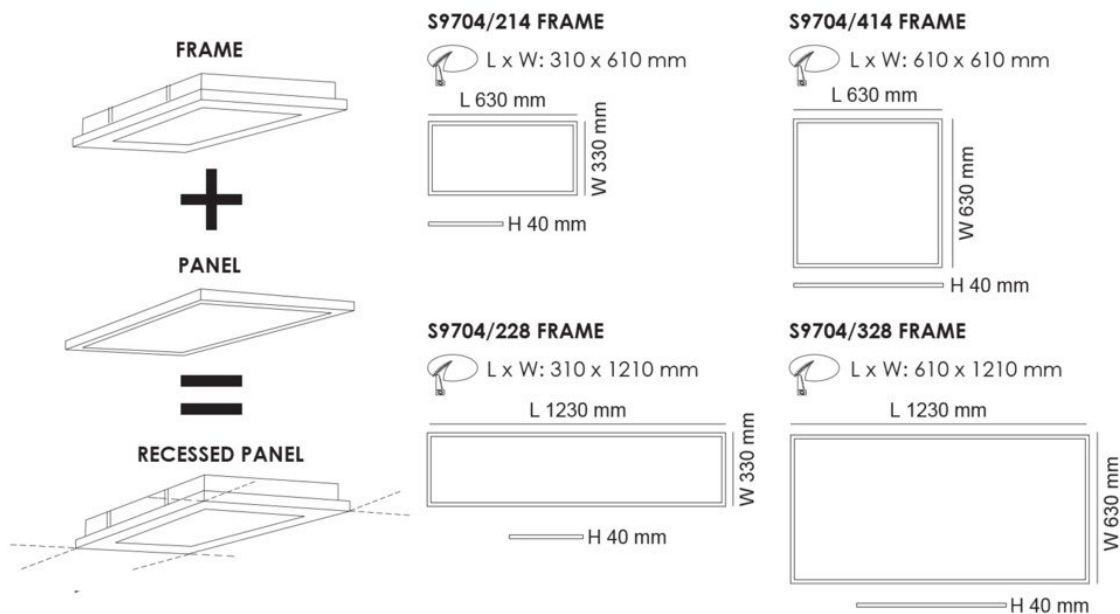

## RECESSED CEILING FRAME (metric) - S9704

LED panel installation type recessed ceiling frame

### Design Specifications

- Pressed steel base designed for (metric sizes)
- Quality white powder coated finish
- S9704/214FRAME = S9754/306 range, S9784/306 range
- S9704/414FRAME = S9754/606 range, S9784/606 range
- S9704/228/FRAME = S9754/312 range, S9784/312 range
- S9704/328FRAME = S9754/612 range, S9784/612 range

### Technical Specification

Model No.	Body Colour
S9704/214FRAME	WHITE
S9704/414FRAME	WHITE
S9704/228FRAME	WHITE
S9704/328FRAME	WHITE

Due to continued product and technology enhancements, data sourced from sal.net.au shall not form part of any contract and or technical performance guarantee unless expressly confirmed in writing by SAL at the time of order. Products are sold in accordance with [SAL Terms and Conditions of sale](#) and all images shown are for illustration purposes only and may vary from the actual colour or finish. Unless specifically stated, all IP ratings nominated for Interior products are from "below the ceiling".

### Dimensions