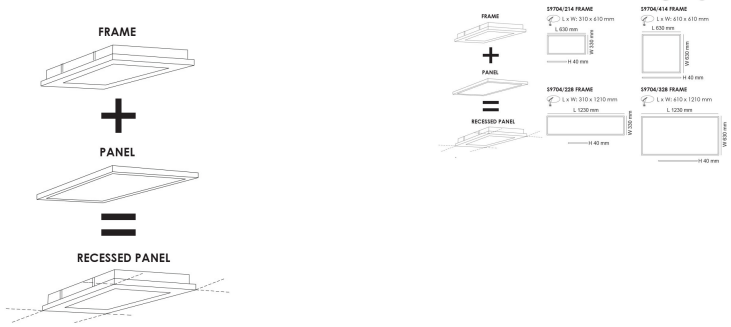

Product Images