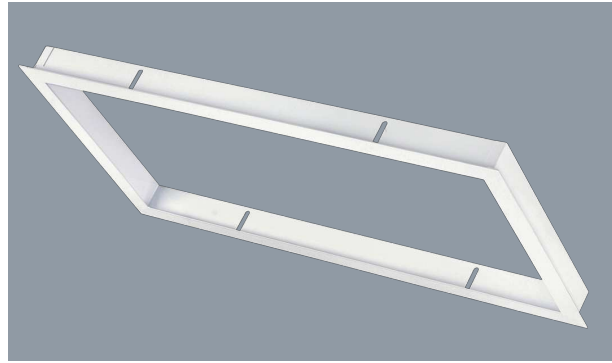

## RECESSED CEILING FRAME (metric) - S9704

LED panel installation type recessed ceiling frame

### Design Specifications

- Pressed steel base designed for (metric sizes)
- Quality white powder coated finish
- S9704/214FRAME = S9754/306 range, S9784/306 range
- S9704/414FRAME = S9754/606 range, S9784/606 range
- S9704/228/FRAME = S9754/312 range, S9784/312 range
- S9704/328FRAME = S9754/612 range, S9784/612 range

### Technical Specification

Model No.	Body Colour
S9704/214FRAME	WHITE
S9704/414FRAME	WHITE
S9704/228FRAME	WHITE
S9704/328FRAME	WHITE

Due to continued product and technology enhancements, data sourced from sal.net.au shall not form part of any contract and or technical performance guarantee unless expressly confirmed in writing by SAL at the time of order. Products are sold in accordance with [SAL Terms and Conditions of sale](#) and all images shown are for illustration purposes only and may vary from the actual colour or finish. Unless specifically stated, all IP ratings nominated for Interior products are from "below the ceiling".