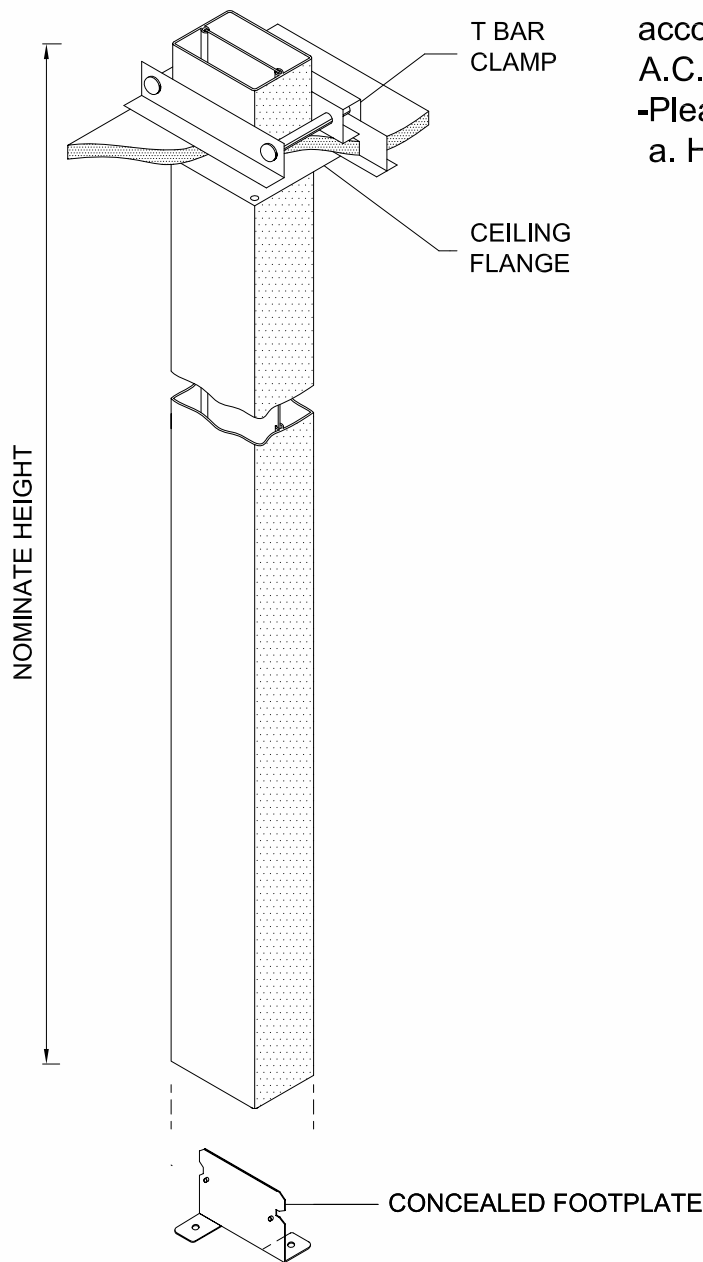

Rectangular Service Post

At a glance ...

- Size: **75x50mm**
- Stock Colours: **Natural Anodised**
- Length: **Up to 7m**
- Suitable for: **Category 6 Cabling**

-A neat and attractive extruded aluminium post for the distribution of power and voice/data cables from the ceiling space to the work areas below.

-Suitable for Category 6 data cabling.

-The service post is supplied natural anodised as standard. An extensive range of powder coated colours are available to order.

-This product has been examined in accordance with AS 3000 and conforms to A.C.A. requirements.

-Please nominate:

- a. Height of Post:

"Easy as ECD"

Section SP 7550 Post

ESTABLISHED 1979

Electric Cable Duct Systems P/L

8 Clarice Road, Box Hill South, Victoria. 3128 Australia

Ph. (03) 9890 6646 Fax. (03) 9899 5042 www.ecd.net.au