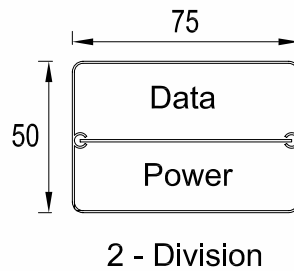

Rectangular Service Post

At a glance ...

- Size: **75x50mm**
- Stock Colours: **Natural Anodised**
- Length: **Up to 7m**
- Suitable for: **Category 6 Cabling**

-A neat and attractive extruded aluminium post for the distribution of power and voice/data cables from the ceiling space to the work areas below.

-Please nominate:

- a. Height of Post:

"Easy as ECD"

Section SP 7550 Post

ESTABLISHED 1979

Electric Cable Duct Systems P/L

8 Clarice Road, Box Hill South, Victoria. 3128 Australia

Ph. (03) 9890 6646 Fax. (03) 9899 5042 www.ecd.net.au