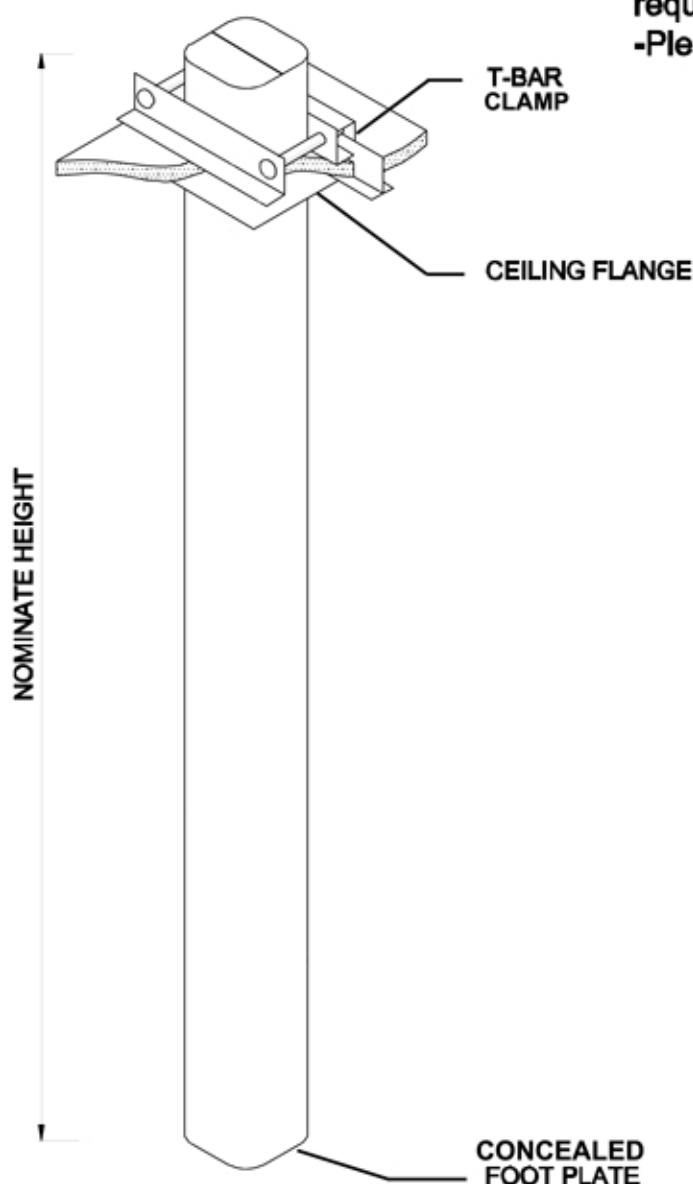

# Squound Service Post

## At a glance ...

-Size:	70 x 70mm
-Outlets:	Standard Size
-Stock Colours:	Natural Anodised
-Length:	Up to 6.5m
-Suitable for:	Category 6 Cabling

- A "squound" shaped extruded aluminium service post.
- Designed to accommodate intermediate sized outlets for power and voice/data.
- The service post is supplied natural anodised as standard. An extensive range of powder coated colours are available to order.
- This product has been examined in accordance with AS 3000 and conforms to A.C.A. requirements.
- Please nominate: Height of post.