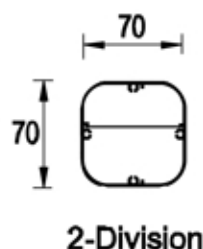

Section SP 7020 Post