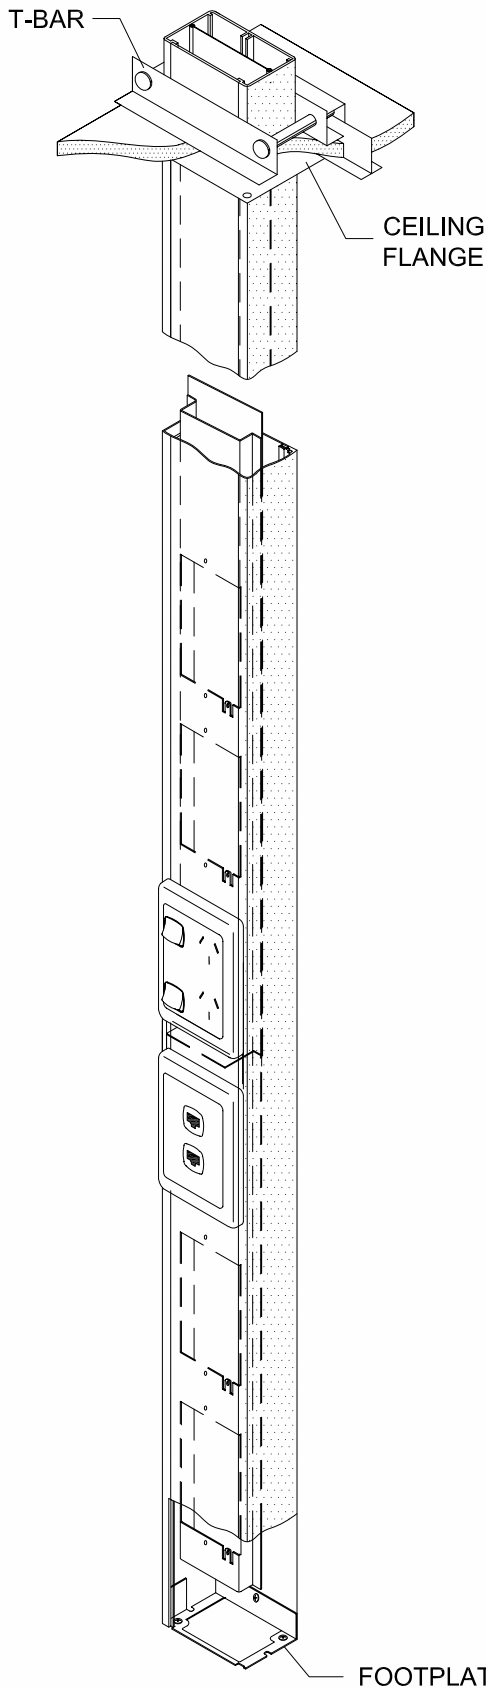

# Rectangular Service Post

## Features:

- \* Extruded Aluminium - 85x50mm.
- \* Standard Length 3m (Up to 6m).
- \* Includes 6 FREE outlet kits.
- \* Features standard size outlets.
- \* Stocked Finish - "Natural Anodised".
- \* Powdercoat Colours: White, Apo Grey & Black also available.
- \* Suitable for Category 6 cabling.
- \* Comes fully assembled with:
  - Segregation (Two Division)
  - Foot Plate
  - Ceiling Flange
  - T-Bar Ceiling Clamp.