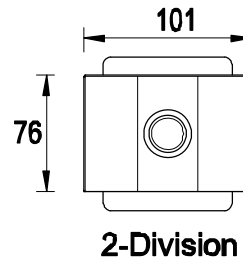

"Easy as ECD"

Section SP 10176 Post

ESTABLISHED 1979

Electric Cable Duct Systems P/L

8 Clarice Road, Box Hill South, Victoria. 3128 Australia
Ph. (03) 9890 6646 Fax. (03) 9899 5042 www.ecd.net.au

Copyright © 2007 Electric Cable Duct Systems Pty. Ltd. ABN 80005544105