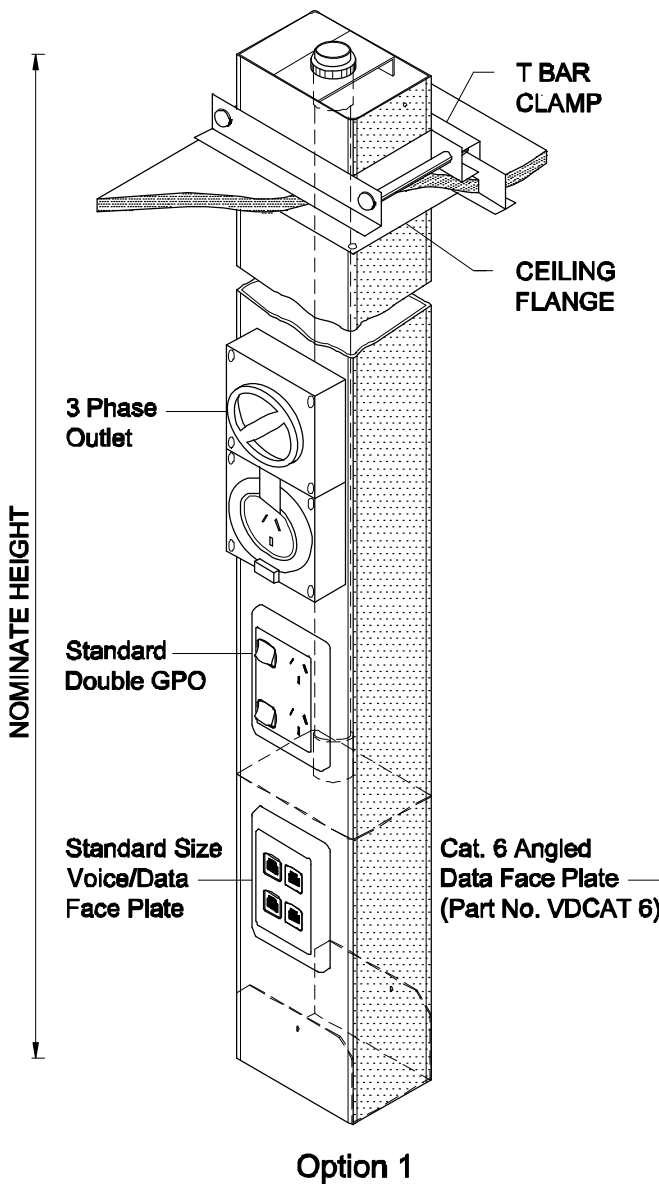

Rectangular Service Post

At a glance ...

- Size: **101 x 76mm**
- Outlets: **3 Phase and Standard Size**
- Stock Colours: **Natural Anodised**
- Length: **Up to 6.5m**
- Suitable for: **Category 6 Cabling**

- A neat and attractive extruded aluminium post for the distribution of power and voice/data cables from the ceiling space to the work areas below.
- Designed to accommodate **three phase outlets** and standard size outlets. Power and data outlets can be arranged to two sides.
- Suitable for Category 6 data cabling.
- The service post is supplied natural anodised as standard. An extensive range of powder coated colours are available to order.
- This product has been examined in accordance with AS 3000 and conforms to A.C.A. requirements.
- Please nominate:
 - a. Height of post.
 - b. Height of outlets above floor level.
 - c. Number of outlets.