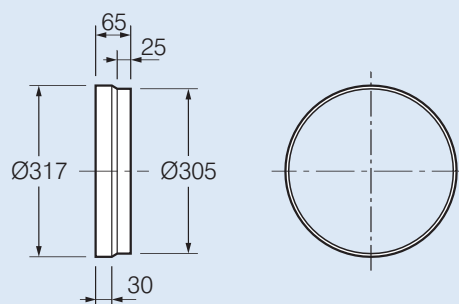

RED031-030 - REDUCER

TSS1-15 - 2-SPEED SWITCH

The TSS1-15 2-speed surface mounted switch has been specifically designed to suit the Mixvent range of fans.

Dimensions:- 70W x 114H
A recess depth of 25 mm is required