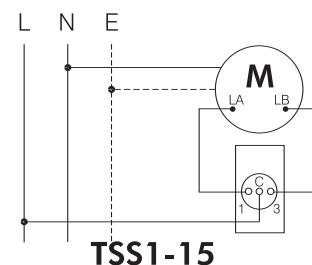

RED031-030 - REDUCER

TSS1-15 - 2-SPEED SWITCH

The TSS1-15 2-speed surface mounted switch has been specifically designed to suit the Mixvent range of fans.

Dimensions:- 70W x 114H
A recess depth of 25 mm is required