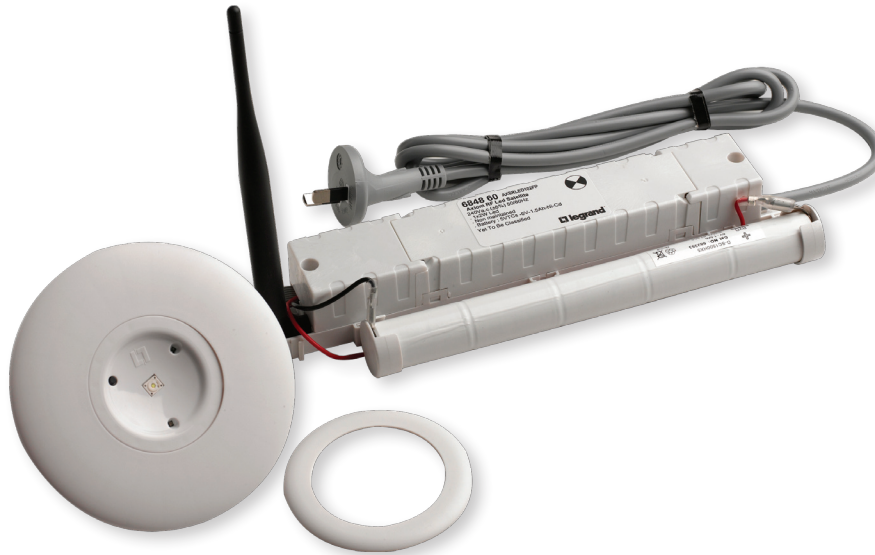

Emergency Lighting LED Satellite range

CAT NO. 684850, 684851, 684852, 684860, 684861, 684862, 684870, 684871, 684874

- Suitable for all emergency lighting applications
- Energy efficient: less than 1W energy consumption in stand by mode (SPU)
- Easy to install
- Suitable for different hole sizes
- Four different dish sizes
- Two rate charge mechanism
- One high Brightness LED
- D40/D40 Classification
- SPU or Axiom options
- Weatherproof IP65 optional
- Compliant to AS2293

Premium SPU Satellites			
684850	Satellite LED 1x02W Flex and Plug	SRLED102FP	9322276848508
684851	Satellite LED large 1x02W Flex and Plug	SRLEDLRG102FP	9322276848515
684852	Satellite LED 1x02W Flex and Plug Black	SRLED102FPBLK	9322276848522
Axiom			
684860	Axiom Satellite LED 1x02W Flex and Plug	AXSRLED102FP	9322276848607
684861	Axiom Satellite LED Large 1x02W Flex and Plug	AXSRLEDLRG102FP	9322276848614
684862	Axiom Satellite LED 1x02W Flex and Plug Black	AXSRLED102FPBLK	9322276848621
Accessories			
684870	Spinning for LED Satellite Large Kit	SPSRLEDLRGKIT	9322276848706
684871	Spinning for LED Satellite Black Kit	SPSRLEDBLKKIT	9322276848713
684874	Battery Pack for LED Satellite 1x02W	BPSRLED102	9322276848744

Product specifications		
Cat No	SPU (684850)	AXIOM (684860)
Lamp	1x2W HBLED	
Battery	NiCd 5 x1 Sub-C cells linear - 6.0Vdc 1.5Ah	
Charging Mechanism	Dual Rate Charge	
Charging Current	150mA (hrc) - 40mA (lrc)	
Operating Voltage	240V a.c. +/- 6% 50Hz	
Power Consumption	0.95W	1.4W
Body Constructions	Polycarbonate white	
Operating Temperature	10° to 40°	
Lighting Classification	C ₀ /C ₉₀ D40/D40	
IP Rating	IP20	
Replacement battery	Cat No 684874	