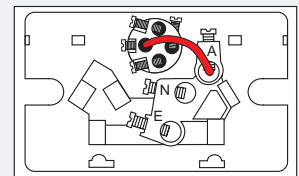

Double powerpoints with extra switch

XL777X

Plate size: 117 x 73mm.
Mounting centres: 84mm

XL777X