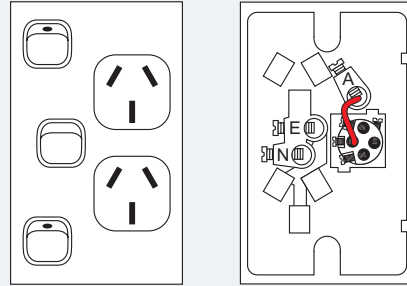

## Double powerpoints with extra switch

XL777X

Plate size: 117 x 73mm.  
Mounting centres: 84mm

XL777X

## Vertical double powerpoints

XLV777

Plate size: 73 x 117mm.  
Mounting centres: 84mm

XLV777

## Vertical double powerpoints with extra switch

Cat No.

XLV777X

Plate size: 73 x 117mm.  
Mounting centres: 84mm

XLV777X