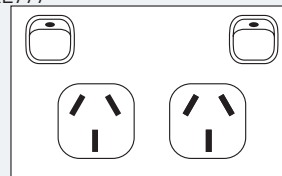

Double powerpoints

XL777

Plate size: 117 x 73mm.
Mounting centres: 84mm

XL777