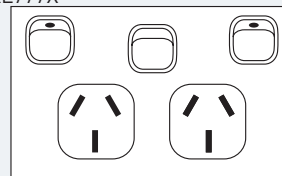

Double powerpoints with extra switch

XL777X

Plate size: 117 x 73mm.
Mounting centres: 84mm

XL777X