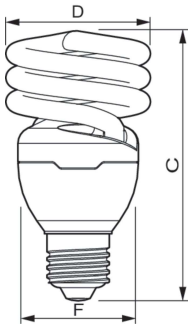

## Mechanical and housing

Bulb Shape	Spiral
------------	--------

## Product data

Full product code	871829113819800
Order product name	TORNADO 24W WW E27 220-240V 1PF/6
EAN/UPC - Product	8718291138198
Order code	929689848506
Numerator - Quantity Per Pack	1
Numerator - Packs per outer box	6
Material Nr. (12NC)	929689848506
Net Weight (Piece)	0.077 kg

## Dimensional drawing

TORNADO 24W WW E27 220-240V 1PF/6

Product	D (max)	C (max)	F (max)
TORNADO 24W WW E27 220-240V 1PF/6	61.5 mm	118.5 mm	50.5 mm