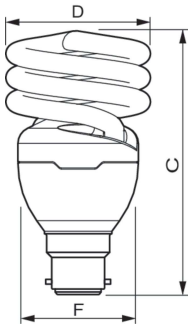

Product data

General information		Operating and electrical	
Cap-Base	B22 [B22]	Chromaticity Coordinate X (Nom)	463
Nominal Lifetime (Nom)	8000 h	Chromaticity Coordinate Y (Nom)	420
Switching Cycle	5000X	Correlated Color Temperature (Nom)	2700 K
Rated Lifetime (Hours)	8000 h	Luminous Efficacy (rated) (Nom)	67 lm/W
		Color Rendering Index (Nom)	82
		LLMF At End Of Nominal Lifetime (Nom)	70 %
Light technical			
Color Code	827 [CCT of 2700K]	Input Frequency	50 or 60 Hz
Luminous Flux (Nom)	1550 lm	Power (Nom)	23 W
Luminous Flux (Rated) (Nom)	1550 lm	Lamp Current (Nom)	170 mA
Color Designation	Warm White (WW)	Starting Time (Nom)	0.3 s
Lumen Maintenance 2000 h (Nom)	85 %	Warm Up Time to 60% Light (Min)	5 s
Lumen Maintenance 5000 h (Nom)	75 %		

TORNADO

Warm Up Time to 60% Light (Max)	60 s
Power Factor (Nom)	0.6
Voltage (Nom)	220-240 V

Controls and dimming

Dimmable	No
----------	----

Mechanical and housing

Bulb Shape	Spiral
------------	--------

Approval and application

Mercury (Hg) Content (Nom)	2 mg
Energy Consumption kWh/1000 h	23 kWh

Product data

Full product code	871829113815000
Order product name	TORNADO 24W WW B22 220-240V 1PF/6
EAN/UPC - Product	8718291138150
Order code	929689858502
Numerator - Quantity Per Pack	1
Numerator - Packs per outer box	6
Material Nr. (12NC)	929689858502
Net Weight (Piece)	0.077 kg

Dimensional drawing

TORNADO 24W WW B22 220-240V 1PF/6

Product	D (max)	C (max)	F (max)
TORNADO 24W WW B22 220-240V 1PF/6	61.5 mm	117 mm	50.5 mm