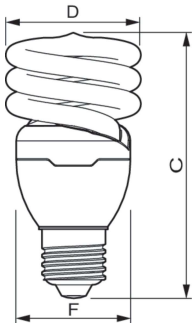

### Product data

General information		Operating and electrical	
Cap-Base	E27 [ E27]	Chromaticity Coordinate X (Nom)	463
Nominal Lifetime (Nom)	8000 h	Chromaticity Coordinate Y (Nom)	420
Switching Cycle	5000X	Correlated Color Temperature (Nom)	2700 K
Rated Lifetime (Hours)	8000 h	Luminous Efficacy (rated) (Nom)	65 lm/W
		Color Rendering Index (Nom)	82
		LLMF At End Of Nominal Lifetime (Nom)	70 %
Light technical			
Color Code	827 [ CCT of 2700K]	Input Frequency	50 or 60 Hz
Luminous Flux (Nom)	1250 lm	Power (Nom)	20 W
Luminous Flux (Rated) (Nom)	1250 lm	Lamp Current (Nom)	150 mA
Color Designation	Warm White (WW)	Starting Time (Nom)	0.3 s
Lumen Maintenance 2000 h (Nom)	85 %	Warm Up Time to 60% Light (Min)	5 s
Lumen Maintenance 5000 h (Nom)	75 %		

# TORNADO

Warm Up Time to 60% Light (Max)	60 s
Power Factor (Nom)	0.6
Voltage (Nom)	220-240 V
<b>Controls and dimming</b>	
Dimmable	No
<b>Mechanical and housing</b>	
Bulb Shape	Spiral
<b>Approval and application</b>	
Mercury (Hg) Content (Nom)	1.5 mg
Energy Consumption kWh/1000 h	20 kWh

<b>Product data</b>	
Full product code	871829113811200
Order product name	TORNADO 20W WW E27 220-240V 1PF/6
EAN/UPC - Product	8718291138112
Order code	929689848306
Numerator - Quantity Per Pack	1
Numerator - Packs per outer box	6
Material Nr. (12NC)	929689848306
Net Weight (Piece)	0.065 kg

## Dimensional drawing

Product	D (max)	C (max)	F (max)
TORNADO 20W WW E27 220-240V 1PF/6	56.5 mm	111.5 mm	47 mm

TORNADO 20W WW E27 220-240V 1PF/6