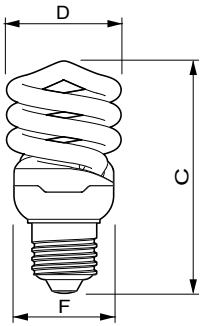

Tornado T2

Mechanical and housing

Bulb Shape Spiral

Approval and application

Mercury (Hg) Content (Nom) 1.5 mg

Energy Consumption kWh/1000 h 12 kWh

Product data

Full product code 871829121834000

Order product name TORNADO 12W WW E27 220-240V 1PF/6

EAN/UPC - Product 8718291218340

Order code 929689868501

Numerator - Quantity Per Pack 1

Numerator - Packs per outer box 6

Material Nr. (12NC) 929689868501

Net Weight (Piece) 0.051 kg

Dimensional drawing

TORNADO 12W WW E27 220-240V 1PF/6

Product	D (max)	C (max)	F (max)
TORNADO 12W WW E27 220-240V 1PF/6	47.5 mm	94.0 mm	40.5 mm