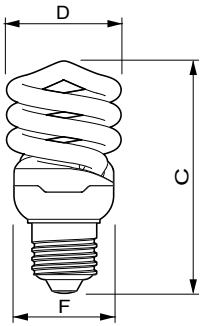

Tornado T2

Mechanical and housing

Bulb Shape Spiral

Approval and application

Mercury (Hg) Content (Nom) 1.5 mg

Energy Consumption kWh/1000 h 12 kWh

Product data

Full product code 871829121836400

Order product name TORNADO 12W CDL E27 220-240V 1PF/6

EAN/UPC - Product 8718291218364

Order code 929689868601

Numerator - Quantity Per Pack 1

Numerator - Packs per outer box 6

Material Nr. (12NC) 929689868601

Net Weight (Piece) 0.051 kg

Dimensional drawing

TORNADO 12W CDL E27 220-240V 1PF/6

Product	D (max)	C (max)	F (max)
TORNADO 12W CDL E27 220-240V 1PF/6	47.5 mm	94.0 mm	40.5 mm