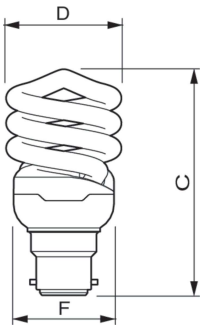

Tornado T2

Mechanical and housing

Bulb Shape Spiral

Approval and application

Mercury (Hg) Content (Nom) 1.5 mg

Energy Consumption kWh/1000 h 12 kWh

Product data

Full product code 871829121832600

Order product name	TORNADO 12W CDL B22 220-240V 1PF/6
EAN/UPC - Product	8718291218326
Order code	929689888601
Numerator - Quantity Per Pack	1
Numerator - Packs per outer box	6
Material Nr. (12NC)	929689888601
Net Weight (Piece)	0.051 kg

Dimensional drawing

TORNADO 12W CDL B22 220-240V 1PF/6

Product	D (max)	C (max)	F (max)
TORNADO 12W CDL B22 220-240V 1PF/6	47.5 mm	92.5 mm	40.5 mm