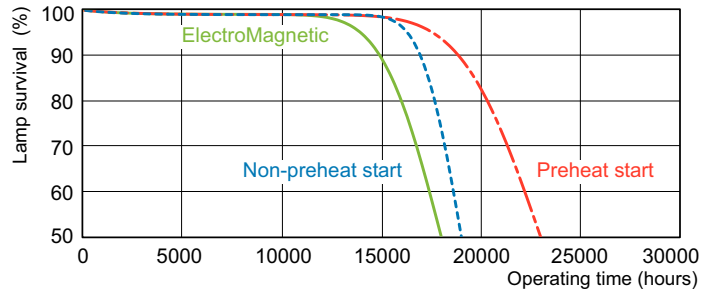

Photometric data

LDPB_TL-D8G_865-Spectral power distribution B/W

LDPO_TL-D8G_865-Spectral power distribution Colour

Lifetime

LDLE_TL-D8G_0001-Life expectancy diagram

LDLE_TL-D8G_0002-Life expectancy diagram