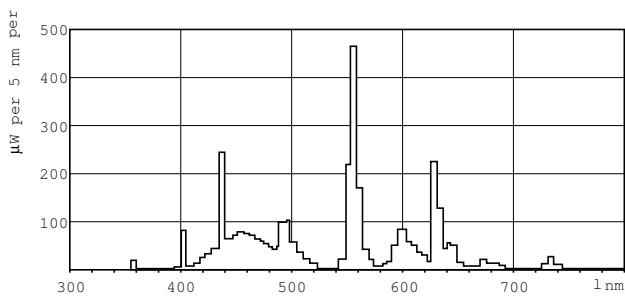

Product data

General Information		Voltage (Nom)	
Cap base	G13 [Medium Bi-Pin Fluorescent]	111 V	
Life to 10% failures (nom.)	10000 h	Controls and Dimming	
Life to 50% failures (nom.)	15000 h	Dimmable	Yes
Life to 50% failures preheat (nom.)	20000 h	Mechanical and Housing	
Light Technical		Cap-base information	Green [Green Cap]
Colour Code	865 [CCT of 6,500 K]	Bulb shape	T8 [26 mm (T8)]
Lamp Luminous Flux (Nom)	4800 lm	Approval and Application	
Colour Designation	Cool Daylight	Mercury (Hg) content (nom.)	2.0 mg
Lumen maintenance 2,000 hours (nom.)	96 %	Product Data	
Lumen maintenance 5,000 hours (nom.)	94 %	Full product code	871829125474400
Colour Temperature, horizontal (Nom)	6500 K	Order product name	TL-D 58W/865 1SL/25
Lamp Luminous Efficacy EM (Nom)	83 lm/W	EAN/UPC – product	8718291254744
Colour Rendering Index,horiz (Nom)	80	Order code	927981586524
Operating and Electrical		Local order code	TLD58W865ALTO
Power (Rated) (Nom)	58 W	SAP numerator – quantity per pack	1
Lamp current (nom.)	0.670 A		

MASTER TL-D Super 80

Numerator – packs per outer box	25
SAP material	927981586524
SAP net weight (piece)	0.230 kg

Dimensional drawing

TL-D 58W/865

Product	D (max)	A (max)	B (max)	B (min)	C (max)
TL-D 58W/865 1SL/25	28 mm	1500.0 mm	1507.1 mm	1504.7 mm	1514.2 mm

Photometric data

LDPB_TL-D8G_865-Spectral power distribution B/W

LDPO_TL-D8G_865-Spectral power distribution Colour

Lifetime

LDLE_TL-D8G_0001-Life expectancy diagram

LDLE_TL-D8G_0002-Life expectancy diagram