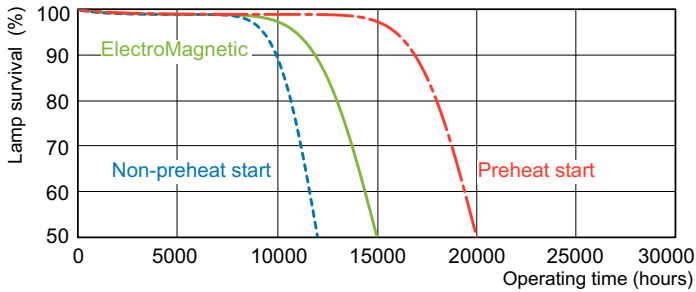

Photometric data

LDPB_TL-D8G_865-Spectral power distribution B/W

LDPO_TL-D8G_865-Spectral power distribution Colour

Lifetime

LDLE_TL-D8G_0001-Life expectancy diagram

LDLE_TL-D8G_0002-Life expectancy diagram