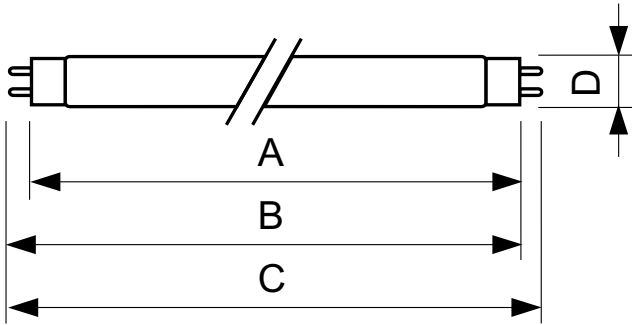

MASTER TL-D Super 80

TL-D 58W/865 1SL/25

Low-pressure mercury discharge lamps with a tubular 26 mm envelope

Warnings and Safety

- A lamp breaking is extremely unlikely to have any impact on your health. If a lamp breaks, ventilate the room for 30 minutes and remove the parts, preferably with gloves. Put them in a sealed plastic bag and take it to your local waste facilities for recycling. Do not use a vacuum cleaner.

Product data

General Information		Voltage (Nom)	
Cap base	G13 [Medium Bi-Pin Fluorescent]	111 V	
Life to 10% failures (nom.)	10000 h	Controls and Dimming	
Life to 50% failures (nom.)	15000 h	Dimmable	Yes
Life to 50% failures preheat (nom.)	20000 h	Mechanical and Housing	
Light Technical		Cap-base information	Green [Green Cap]
Colour Code	865 [CCT of 6,500 K]	Bulb shape	T8 [26 mm (T8)]
Lamp Luminous Flux (Nom)	4800 lm	Approval and Application	
Colour Designation	Cool Daylight	Mercury (Hg) content (nom.)	2.0 mg
Lumen maintenance 2,000 hours (nom.)	96 %	Product Data	
Lumen maintenance 5,000 hours (nom.)	94 %	Full product code	871829125474400
Colour Temperature, horizontal (Nom)	6500 K	Order product name	TL-D 58W/865 1SL/25
Lamp Luminous Efficacy EM (Nom)	83 lm/W	EAN/UPC – product	8718291254744
Colour Rendering Index,horiz (Nom)	80	Order code	927981586524
Operating and Electrical		Local order code	TLD58W865ALTO
Power (Rated) (Nom)	58 W	SAP numerator – quantity per pack	1
Lamp current (nom.)	0.670 A		

MASTER TL-D Super 80

Numerator – packs per outer box	25
SAP material	927981586524
SAP net weight (piece)	0.230 kg

Dimensional drawing

TL-D 58W/865

Product	D (max)	A (max)	B (max)	B (min)	C (max)
TL-D 58W/865 1SL/25	28 mm	1500.0 mm	1507.1 mm	1504.7 mm	1514.2 mm