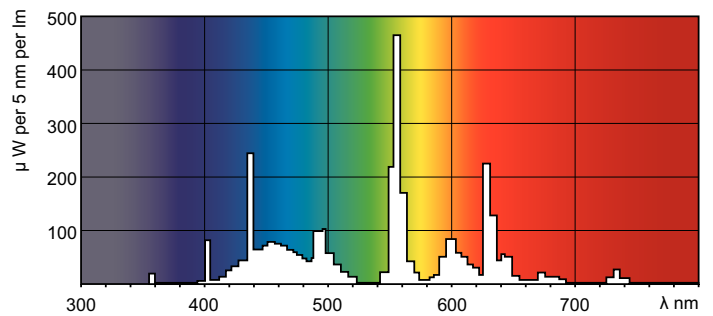

Product data

General Information		Voltage (Nom)	
Cap base	G13 [Medium Bi-Pin Fluorescent]	111 V	
Life to 10% failures (nom.)	10000 h	Controls and Dimming	
Life to 50% failures (nom.)	15000 h	Dimmable	Yes
Life to 50% failures preheat (nom.)	20000 h	Mechanical and Housing	
Light Technical		Cap-base information	Green [Green Cap]
Colour Code	865 [CCT of 6,500 K]	Bulb shape	T8 [26 mm (T8)]
Lamp Luminous Flux (Nom)	4800 lm	Approval and Application	
Colour Designation	Cool Daylight	Mercury (Hg) content (nom.)	2.0 mg
Lumen maintenance 2,000 hours (nom.)	96 %	Product Data	
Lumen maintenance 5,000 hours (nom.)	94 %	Full product code	871829125474400
Colour Temperature, horizontal (Nom)	6500 K	Order product name	TL-D 58W/865 1SL/25
Lamp Luminous Efficacy EM (Nom)	83 lm/W	EAN/UPC – product	8718291254744
Colour Rendering Index,horiz (Nom)	80	Order code	927981586524
Operating and Electrical		Local order code	TLD58W865ALTO
Power (Rated) (Nom)	58 W	SAP numerator – quantity per pack	1
Lamp current (nom.)	0.670 A		

MASTER TL-D Super 80

Numerator – packs per outer box	25
SAP material	927981586524
SAP net weight (piece)	0.230 kg

Dimensional drawing

TL-D 58W/865

Product	D (max)	A (max)	B (max)	B (min)	C (max)
TL-D 58W/865 1SL/25	28 mm	1500.0 mm	1507.1 mm	1504.7 mm	1514.2 mm

Photometric data

LDPB_TL-D8G_865-Spectral power distribution B/W

LDPO_TL-D8G_865-Spectral power distribution Colour

Lifetime

LDLE_TL-D8G_0001-Life expectancy diagram

LDLE_TL-D8G_0002-Life expectancy diagram