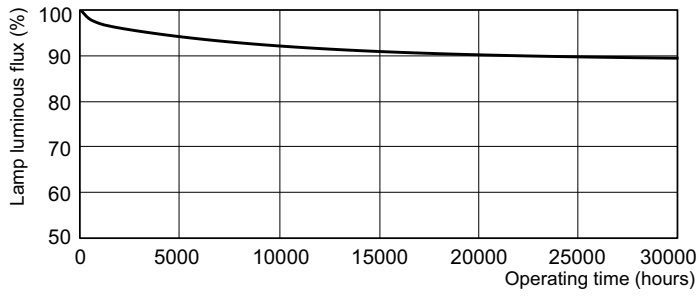

MASTER TL-D Super 80

Lifetime

LDLM_TL-D8G_0001-Lumen maintenance diagram