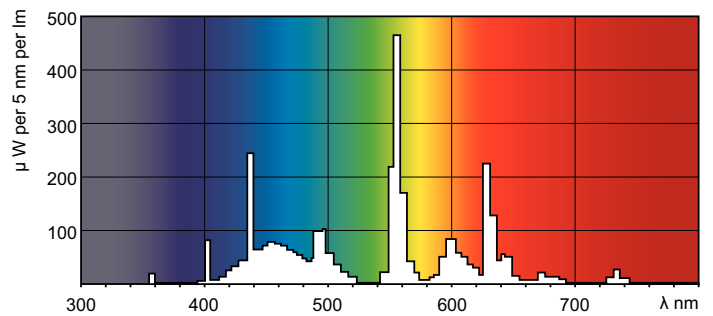

Product data

General Information	
Cap base	G13 [Medium Bi-Pin Fluorescent]
Life to 10% failures (nom.)	10000 h
Life to 50% failures (nom.)	15000 h
Life to 50% failures preheat (nom.)	20000 h
Light Technical	
Colour Code	865 [CCT of 6,500 K]
Lamp Luminous Flux (Nom)	3070 lm
Colour Designation	Cool Daylight
Lumen maintenance 2,000 hours (nom.)	96 %
Lumen maintenance 5,000 hours (nom.)	94 %
Colour Temperature, horizontal (Nom)	6500 K
Lamp Luminous Efficacy EM (Nom)	85 lm/W
Colour Rendering Index,horiz (Nom)	80
Operating and Electrical	
Power (Rated) (Nom)	36 W
Lamp current (nom.)	0.440 A

Photometric data

LDPB_TL-D8G_865-Spectral power distribution B/W

LDPO_TL-D8G_865-Spectral power distribution Colour

Lifetime

LDLE_TL-D8G_0001-Life expectancy diagram

LDLE_TL-D8G_0002-Life expectancy diagram