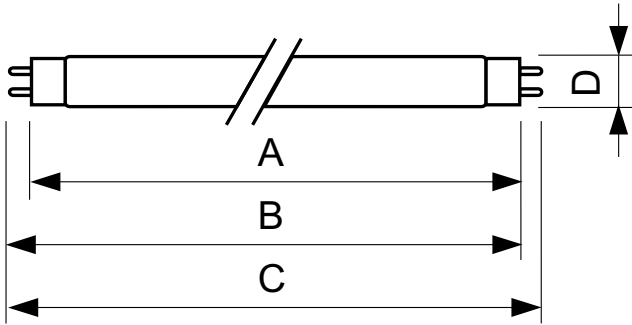

MASTER TL-D Super 80

TL-D 36W/865 1SL/25

Low-pressure mercury discharge lamps with a tubular 26 mm envelope

Warnings and Safety

- A lamp breaking is extremely unlikely to have any impact on your health. If a lamp breaks, ventilate the room for 30 minutes and remove the parts, preferably with gloves. Put them in a sealed plastic bag and take it to your local waste facilities for recycling. Do not use a vacuum cleaner.

Product data

General Information	
Cap base	G13 [Medium Bi-Pin Fluorescent]
Life to 10% failures (nom.)	10000 h
Life to 50% failures (nom.)	15000 h
Life to 50% failures preheat (nom.)	20000 h
Light Technical	
Colour Code	865 [CCT of 6,500 K]
Lamp Luminous Flux (Nom)	3070 lm
Colour Designation	Cool Daylight
Lumen maintenance 2,000 hours (nom.)	96 %
Lumen maintenance 5,000 hours (nom.)	94 %
Colour Temperature, horizontal (Nom)	6500 K
Lamp Luminous Efficacy EM (Nom)	85 lm/W
Colour Rendering Index,horiz (Nom)	80
Operating and Electrical	
Power (Rated) (Nom)	36 W
Lamp current (nom.)	0.440 A

Voltage (Nom)	103 V
Controls and Dimming	
Dimmable	Yes
Mechanical and Housing	
Cap-base information	Green [Green Cap]
Approval and Application	
Energy efficiency label (EEL)	A
Mercury (Hg) content (nom.)	2.0 mg
Product Data	
Full product code	871829125462100
Order product name	TL-D 36W/865 1SL/25
EAN/UPC – product	8718291254621
Order code	927981386524
Local code	TLD36W865ALTO
SAP numerator – quantity per pack	1

MASTER TL-D Super 80

Numerator – packs per outer box	25
Material no. (12 NC)	927981386524
SAP net weight (piece)	0.140 kg

Dimensional drawing

TL-D 36W/865

Product	D (max)	A (max)	B (max)	B (min)	C (max)
TL-D 36W/865 1SL/25	28 mm	1199.4 mm	1206.5 mm	1204.1 mm	1213.6 mm