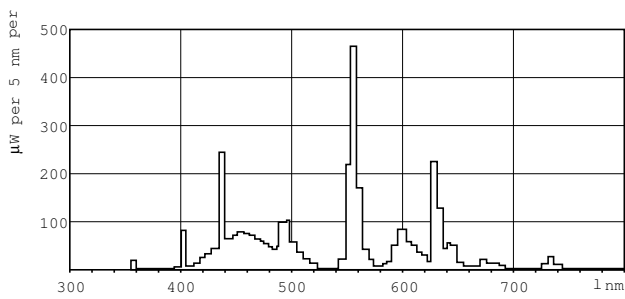

Product data

General Information	
Cap base	G13 [Medium Bi-Pin Fluorescent]
Life to 10% failures (nom.)	10000 h
Life to 50% failures (nom.)	15000 h
Life to 50% failures preheat (nom.)	20000 h
Light Technical	
Colour Code	865 [CCT of 6,500 K]
Lamp Luminous Flux (Nom)	3070 lm
Colour Designation	Cool Daylight
Lumen maintenance 2,000 hours (nom.)	96 %
Lumen maintenance 5,000 hours (nom.)	94 %
Colour Temperature, horizontal (Nom)	6500 K
Lamp Luminous Efficacy EM (Nom)	85 lm/W
Colour Rendering Index,horiz (Nom)	80
Operating and Electrical	
Power (Rated) (Nom)	36 W
Lamp current (nom.)	0.440 A

MASTER TL-D Super 80

Numerator – packs per outer box	25
Material no. (12 NC)	927981386524
SAP net weight (piece)	0.140 kg

Dimensional drawing

TL-D 36W/865

Product	D (max)	A (max)	B (max)	B (min)	C (max)
TL-D 36W/865 1SL/25	28 mm	1199.4 mm	1206.5 mm	1204.1 mm	1213.6 mm

Photometric data

LDPB_TL-D8G_865-Spectral power distribution B/W

LDPO_TL-D8G_865-Spectral power distribution Colour

Lifetime

LDLE_TL-D8G_0001-Life expectancy diagram

LDLE_TL-D8G_0002-Life expectancy diagram