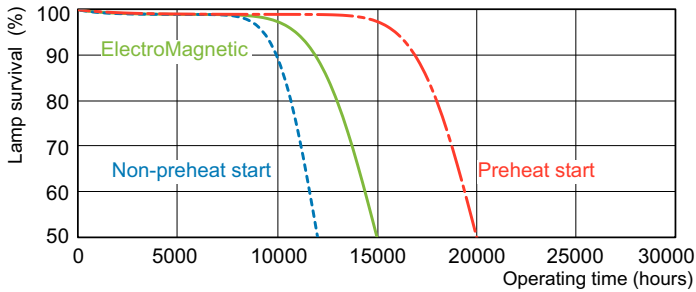

Photometric data

LDPB_TL-D8G_865-Spectral power distribution B/W

LDPO_TL-D8G_865-Spectral power distribution Colour

Lifetime

LDLE_TL-D8G_0001-Life expectancy diagram

LDLE_TL-D8G_0002-Life expectancy diagram