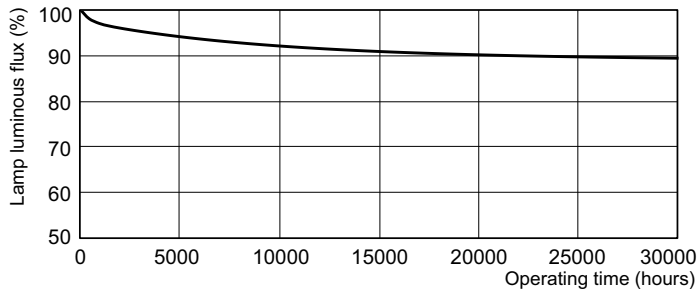

MASTER TL-D Super 80

Lifetime

LDLM_TL-D8G_0001-Lumen maintenance diagram