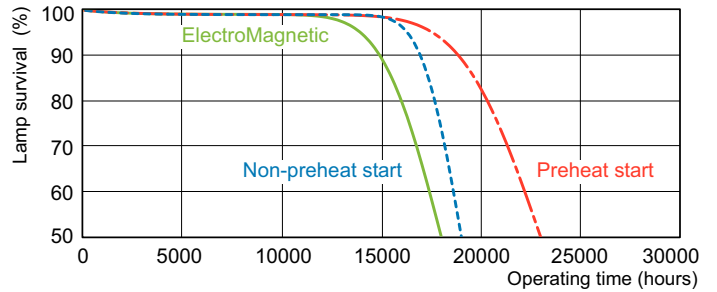

Photometric data

LDPB_TL-D8G_865-Spectral power distribution B/W

LDPO_TL-D8G_865-Spectral power distribution Colour

Lifetime

LDLE_TL-D8G_0001-Life expectancy diagram

LDLE_TL-D8G_0002-Life expectancy diagram