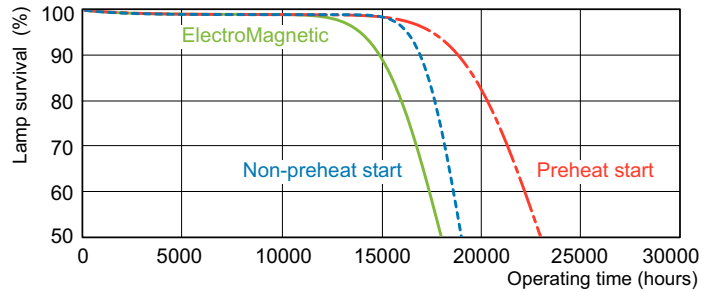

Photometric data

LDPB_TL-D8G_850-Spectral power distribution B/W

LDPO_TL-D8G_850-Spectral power distribution Colour

Lifetime

LDLE_TL-D8G_0001-Life expectancy diagram

LDLE_TL-D8G_0002-Life expectancy diagram