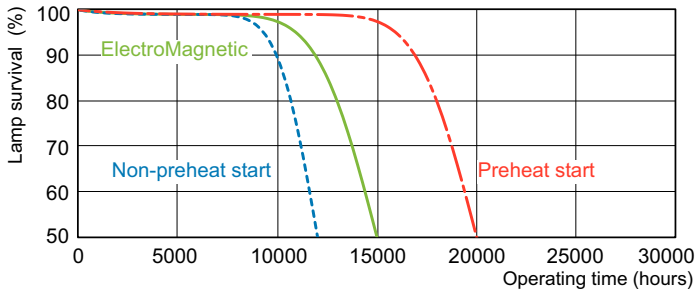

Photometric data

LDPB_TL-D8G_850-Spectral power distribution B/W

LDPO_TL-D8G_850-Spectral power distribution Colour

Lifetime

LDLE_TL-D8G_0001-Life expectancy diagram

LDLE_TL-D8G_0002-Life expectancy diagram