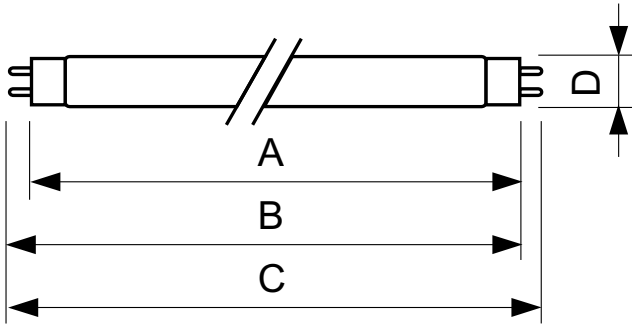

MASTER TL-D Super 80

Numerator – packs per outer box	25
Material no. (12 NC)	927981385024
SAP net weight (piece)	0.140 kg

Dimensional drawing

TL-D 36W/850

Product	D (max)	A (max)	B (max)	B (min)	C (max)
TL-D 36W/850 1SL/25	28 mm	1199.4 mm	1206.5 mm	1204.1 mm	1213.6 mm