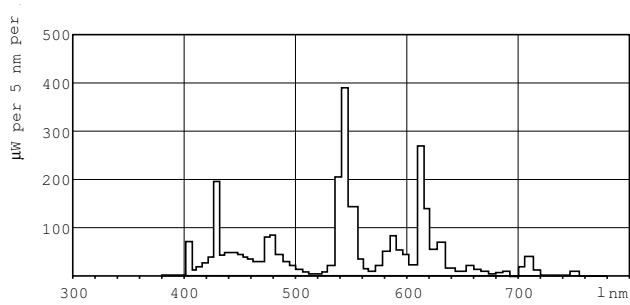

Product data

General Information	
Cap base	G13 [Medium Bi-Pin Fluorescent]
Life to 10% failures (nom.)	10000 h
Life to 50% failures (nom.)	15000 h
Life to 50% failures preheat (nom.)	20000 h

Light Technical	
Colour Code	850 [CCT of 5,000 K]
Lamp Luminous Flux (Nom)	3170 lm
Colour Designation	Daylight
Lumen maintenance 2,000 hours (nom.)	96 %
Lumen maintenance 5,000 hours (nom.)	94 %
Colour Temperature, horizontal (Nom)	5000 K
Lamp Luminous Efficacy EM (Nom)	88 lm/W
Colour Rendering Index,horiz (Nom)	80

MASTER TL-D Super 80

Numerator – packs per outer box	25
Material no. (12 NC)	927981385024
SAP net weight (piece)	0.140 kg

Dimensional drawing

TL-D 36W/850

Product	D (max)	A (max)	B (max)	B (min)	C (max)
TL-D 36W/850 1SL/25	28 mm	1199.4 mm	1206.5 mm	1204.1 mm	1213.6 mm

Photometric data

LDPB_TL-D8G_850-Spectral power distribution B/W

LDPO_TL-D8G_850-Spectral power distribution Colour

Lifetime

LDLE_TL-D8G_0001-Life expectancy diagram

LDLE_TL-D8G_0002-Life expectancy diagram