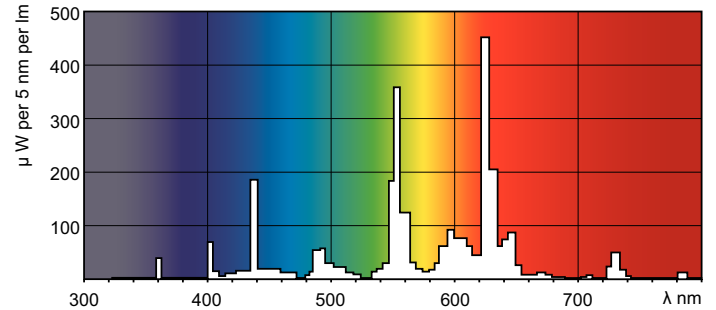

MASTER TL-D Super 80

TL-D 36W/830 1SL/25

The MASTER TL-D Super 80 lamp offers more lumens per watt and better color rendering than TL-D standard colors. Furthermore, it has a lower mercury content. The lamp can be operated in existing TL-D luminaires.

Product data

General information	
Cap-Base	G13 [Medium Bi-Pin Fluorescent]
Life To 10% Failures (Nom)	10000 h
Life to 50% Failures (Nom)	15000 h
Life to 50% Failures Preheat (Nom)	20000 h

Light technical	
Color Code	830 [CCT of 3000K]
Luminous Flux (Rated) (Nom)	3250 lm
Color Designation	Warm White (WW)
Lumen Maintenance 2000 h (Nom)	96 %
Lumen Maintenance 5000 h (Nom)	94 %
Correlated Color Temperature (Nom)	3000 K
Luminous Efficacy (rated) (Nom)	90 lm/W
Color Rendering Index (Nom)	83

Material Nr. (12NC)	927981383024
Net Weight (Piece)	0.140 kg

Dimensional drawing

TL-D 36W/830 1SL/25

Product	D (max)	A (max)	B (max)	B (min)	C (max)
TL-D 36W/830 1SL/25	28 mm	1199.4 mm	1206.5 mm	1204.1 mm	1213.6 mm

Photometric data

LDPB_TL-D8G_830-Spectral power distribution B/W

LDPO_TL-D8G_830-Spectral power distribution Colour

Lifetime

LDLE_TL-D8G_0001-Life expectancy diagram

LDLE_TL-D8G_0002-Life expectancy diagram