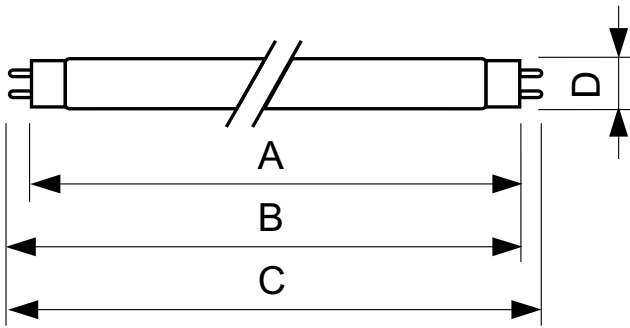

Material Nr. (12NC)	927981383024
Net Weight (Piece)	0.140 kg

Dimensional drawing

TL-D 36W/830 1SL/25

Product	D (max)	A (max)	B (max)	B (min)	C (max)
TL-D 36W/830 1SL/25	28 mm	1199.4 mm	1206.5 mm	1204.1 mm	1213.6 mm