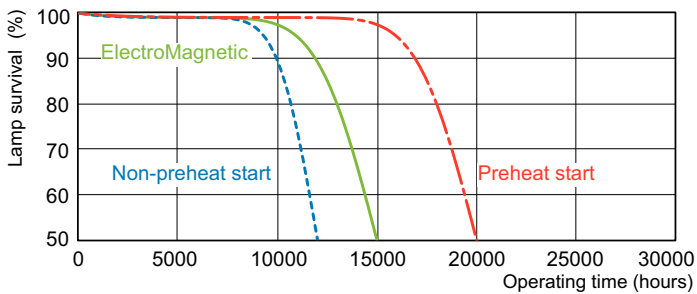

Lifetime

LDLE_TL-D8G_0001-Life expectancy diagram