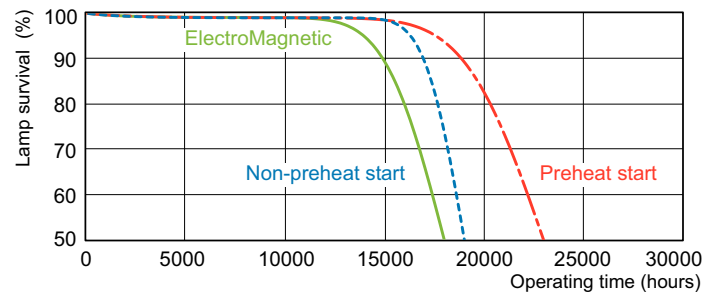

Photometric data

LDPB_TL-D8G_830-Spectral power distribution B/W

LDPO_TL-D8G_830-Spectral power distribution Colour

Lifetime

LDLE_TL-D8G_0001-Life expectancy diagram

LDLE_TL-D8G_0002-Life expectancy diagram