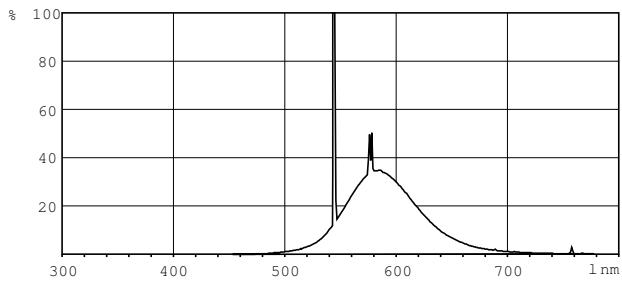

Product data

General Information		Voltage (Nom)	
Cap base	G13 [Medium Bi-Pin Fluorescent]	103 V	
Life to 10% failures (nom.)	12000 h	Temperature	
Life to 50% failures (nom.)	15000 h	Design temperature (nom.)	25 °C
Light Technical		Controls and Dimming	
Colour Code	160	Dimmable	Yes
Lamp Luminous Flux 25°C EL (Nom)	1580 lm	Approval and Application	
Lamp Luminous Flux (Nom)	1580 lm	Energy efficiency label (EEL)	B
Colour Designation	Yellow	Mercury (Hg) content (nom.)	13.0 mg
LLMF 2000 h Rated	85 %	Energy consumption kWh/1,000 hours	44 kWh
Operating and Electrical		Product Data	
Power (Rated) (Nom)	36.0 W	Full product code	871150072751040
Lamp current (nom.)	0.440 A	Order product name	TL-D Colored 36W Yellow 1SL/25

TL-D Colored

EAN/UPC – product	8711500727510
Order code	928048501605
Local code	TLD36W16
SAP numerator – quantity per pack	1
Numerator – packs per outer box	25

Material no. (12 NC)	928048501605
SAP net weight (piece)	135.000 g

Dimensional drawing

TL-D 36W/160 Yellow

Product	D (max)	A (max)	B (max)	B (min)	C (max)
TL-D Colored 36W Yellow 1SL/25	28.0 mm	1199.4 mm	1206.5 mm	1204.1 mm	1213.6 mm

Photometric data

LDPB_TL-DCOL_160-Spectral power distribution B/W