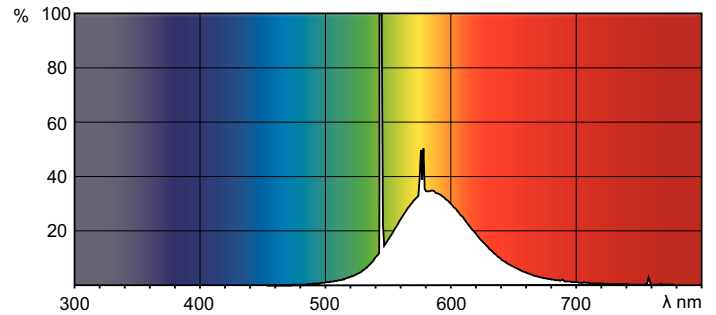

Product data

General Information		Voltage (Nom)	
Cap base	G13 [Medium Bi-Pin Fluorescent]	103 V	
Life to 10% failures (nom.)	12000 h	Temperature	
Life to 50% failures (nom.)	15000 h	Design temperature (nom.)	25 °C
Light Technical		Controls and Dimming	
Colour Code	160	Dimmable	Yes
Lamp Luminous Flux 25°C EL (Nom)	1580 lm	Approval and Application	
Lamp Luminous Flux (Nom)	1580 lm	Energy efficiency label (EEL)	B
Colour Designation	Yellow	Mercury (Hg) content (nom.)	13.0 mg
LLMF 2000 h Rated	85 %	Energy consumption kWh/1,000 hours	44 kWh
Operating and Electrical		Product Data	
Power (Rated) (Nom)	36.0 W	Full product code	871150072751040
Lamp current (nom.)	0.440 A	Order product name	TL-D Colored 36W Yellow 1SL/25

Dimensional drawing

TL-D 36W/160 Yellow

Product	D (max)	A (max)	B (max)	B (min)	C (max)
TL-D Colored 36W Yellow 1SL/25	28.0 mm	1199.4 mm	1206.5 mm	1204.1 mm	1213.6 mm

Photometric data

LDPB_TL-DCOL_160-Spectral power distribution B/W