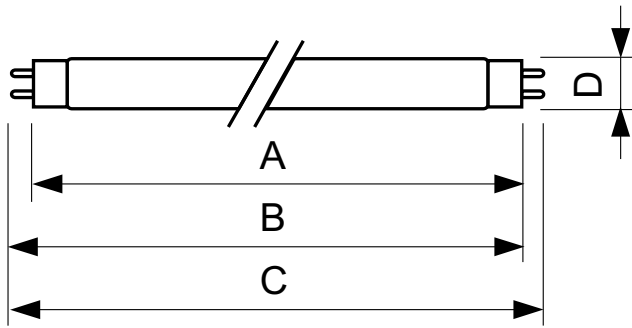

Product data

General Information		Voltage (Nom)	
Cap base	G13 [Medium Bi-Pin Fluorescent]	103 V	
Life to 10% failures (nom.)	12000 h	Temperature	
Life to 50% failures (nom.)	15000 h	Design temperature (nom.)	25 °C
Light Technical		Controls and Dimming	
Colour Code	160	Dimmable	Yes
Lamp Luminous Flux 25°C EL (Nom)	1580 lm	Approval and Application	
Lamp Luminous Flux (Nom)	1580 lm	Energy efficiency label (EEL)	B
Colour Designation	Yellow	Mercury (Hg) content (nom.)	13.0 mg
LLMF 2000 h Rated	85 %	Energy consumption kWh/1,000 hours	44 kWh
Operating and Electrical		Product Data	
Power (Rated) (Nom)	36.0 W	Full product code	871150072751040
Lamp current (nom.)	0.440 A	Order product name	TL-D Colored 36W Yellow 1SL/25

TL-D Colored

EAN/UPC – product	8711500727510
Order code	928048501605
Local code	TLD36W16
SAP numerator – quantity per pack	1
Numerator – packs per outer box	25

Material no. (12 NC)	928048501605
SAP net weight (piece)	135.000 g

Dimensional drawing

TL-D 36W/160 Yellow

Product	D (max)	A (max)	B (max)	B (min)	C (max)
TL-D Colored 36W Yellow 1SL/25	28.0 mm	1199.4 mm	1206.5 mm	1204.1 mm	1213.6 mm

Photometric data

LDPB_TL-DCOL_160-Spectral power distribution B/W