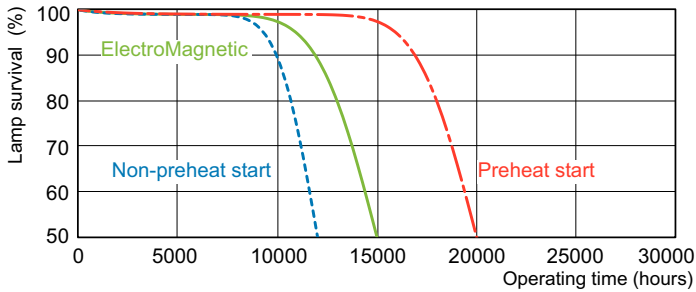

Photometric data

LDPB_TL-D8G_865-Spectral power distribution B/W

LDPO_TL-D8G_865-Spectral power distribution Colour

Lifetime

LDLE_TL-D8G_0001-Life expectancy diagram

LDLE_TL-D8G_0002-Life expectancy diagram