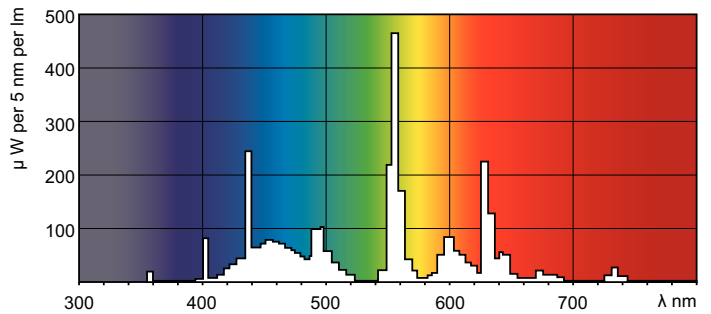

Product data

General Information		Voltage (Nom)	
Cap base	G13 [Medium Bi-Pin Fluorescent]	59 V	
Life to 10% failures (nom.)	10000 h	Controls and Dimming	
Life to 50% failures (nom.)	13000 h	Dimmable	Yes
Life to 50% failures preheat (nom.)	20000 h	Mechanical and Housing	
Light Technical		Cap-base information	Green [Green Cap]
Colour Code	865 [CCT of 6,500 K]	Approval and Application	
Lamp Luminous Flux (Nom)	1275 lm	Energy efficiency label (EEL)	A
Colour Designation	Cool Daylight	Mercury (Hg) content (nom.)	2.0 mg
Lumen maintenance 2,000 hours (nom.)	96 %	Product Data	
Lumen maintenance 5,000 hours (nom.)	94 %	Full product code	871829125418800
Colour Temperature, horizontal (Nom)	6500 K	Order product name	TL-D 18W/865 1SL/25
Lamp Luminous Efficacy EM (Nom)	71 lm/W	EAN/UPC – product	8718291254188
Colour Rendering Index, horiz (Nom)	80	Order code	927981186524
Operating and Electrical		Local order code	TLD18W865ALTO
Power (Rated) (Nom)	18 W	SAP numerator – quantity per pack	1
Lamp current (nom.)	0.360 A		

MASTER TL-D Super 80

Numerator – packs per outer box	25
SAP material	927981186524
Net Weight (Piece)	0.070 kg

Dimensional drawing

TL-D 18W/865

Product	D (max)	A (max)	B (max)	B (min)	C (max)
TL-D 18W/865 1SL/25	28 mm	589.8 mm	596.9 mm	594.5 mm	604 mm

Photometric data

LDPB_TL-D8G_865-Spectral power distribution B/W

LDPO_TL-D8G_865-Spectral power distribution Colour

Lifetime

LDLE_TL-D8G_0001-Life expectancy diagram

LDLE_TL-D8G_0002-Life expectancy diagram