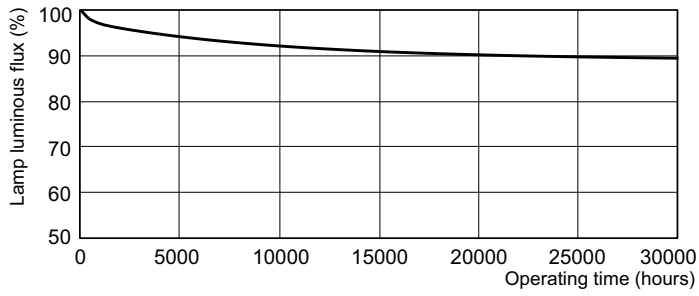

MASTER TL-D Super 80

Lifetime

LDLM_TL-D8G_0001-Lumen maintenance diagram