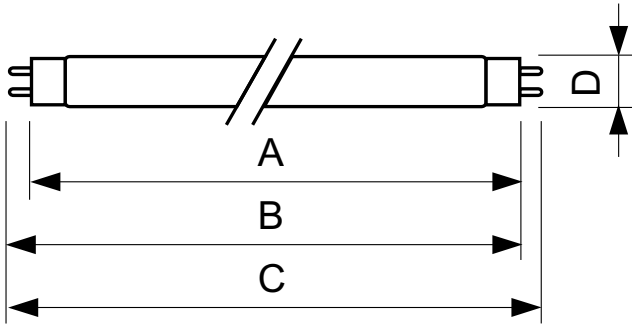

MASTER TL-D Super 80

TL-D 18W/865 1SL/25

Low-pressure mercury discharge lamps with a tubular 26 mm envelope

Warnings and Safety

- A lamp breaking is extremely unlikely to have any impact on your health. If a lamp breaks, ventilate the room for 30 minutes and remove the parts, preferably with gloves. Put them in a sealed plastic bag and take it to your local waste facilities for recycling. Do not use a vacuum cleaner.

Product data

General Information		Voltage (Nom)	
Cap base	G13 [Medium Bi-Pin Fluorescent]	59 V	
Life to 10% failures (nom.)	10000 h	Controls and Dimming	
Life to 50% failures (nom.)	13000 h	Dimmable	Yes
Life to 50% failures preheat (nom.)	20000 h	Mechanical and Housing	
Light Technical		Cap-base information	Green [Green Cap]
Colour Code	865 [CCT of 6,500 K]	Approval and Application	
Lamp Luminous Flux (Nom)	1275 lm	Energy efficiency label (EEL)	A
Colour Designation	Cool Daylight	Mercury (Hg) content (nom.)	2.0 mg
Lumen maintenance 2,000 hours (nom.)	96 %	Product Data	
Lumen maintenance 5,000 hours (nom.)	94 %	Full product code	871829125418800
Colour Temperature, horizontal (Nom)	6500 K	Order product name	TL-D 18W/865 1SL/25
Lamp Luminous Efficacy EM (Nom)	71 lm/W	EAN/UPC – product	8718291254188
Colour Rendering Index, horiz (Nom)	80	Order code	927981186524
Operating and Electrical		Local order code	TLD18W865ALTO
Power (Rated) (Nom)	18 W	SAP numerator – quantity per pack	1
Lamp current (nom.)	0.360 A		

MASTER TL-D Super 80

Numerator – packs per outer box	25
SAP material	927981186524
Net Weight (Piece)	0.070 kg

Dimensional drawing

TL-D 18W/865

Product	D (max)	A (max)	B (max)	B (min)	C (max)
TL-D 18W/865 1SL/25	28 mm	589.8 mm	596.9 mm	594.5 mm	604 mm