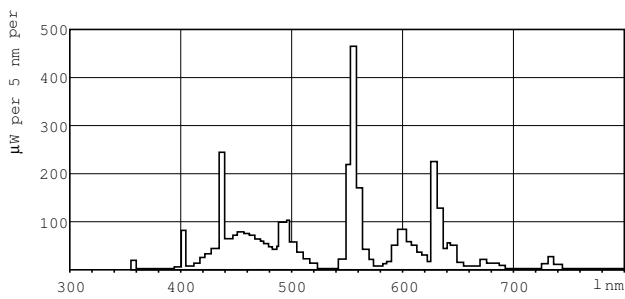

Product data

General Information		Voltage (Nom)	
Cap base	G13 [Medium Bi-Pin Fluorescent]	59 V	
Life to 10% failures (nom.)	10000 h	Controls and Dimming	
Life to 50% failures (nom.)	13000 h	Dimmable	Yes
Life to 50% failures preheat (nom.)	20000 h	Mechanical and Housing	
Light Technical		Cap-base information	Green [Green Cap]
Colour Code	865 [CCT of 6,500 K]	Approval and Application	
Lamp Luminous Flux (Nom)	1275 lm	Energy efficiency label (EEL)	A
Colour Designation	Cool Daylight	Mercury (Hg) content (nom.)	2.0 mg
Lumen maintenance 2,000 hours (nom.)	96 %	Product Data	
Lumen maintenance 5,000 hours (nom.)	94 %	Full product code	871829125418800
Colour Temperature, horizontal (Nom)	6500 K	Order product name	TL-D 18W/865 1SL/25
Lamp Luminous Efficacy EM (Nom)	71 lm/W	EAN/UPC – product	8718291254188
Colour Rendering Index, horiz (Nom)	80	Order code	927981186524
Operating and Electrical		Local order code	TLD18W865ALTO
Power (Rated) (Nom)	18 W	SAP numerator – quantity per pack	1
Lamp current (nom.)	0.360 A		

MASTER TL-D Super 80

Numerator – packs per outer box	25
SAP material	927981186524
Net Weight (Piece)	0.070 kg

Dimensional drawing

TL-D 18W/865

Product	D (max)	A (max)	B (max)	B (min)	C (max)
TL-D 18W/865 1SL/25	28 mm	589.8 mm	596.9 mm	594.5 mm	604 mm

Photometric data

LDPB_TL-D8G_865-Spectral power distribution B/W

LDPO_TL-D8G_865-Spectral power distribution Colour

Lifetime

LDLE_TL-D8G_0001-Life expectancy diagram

LDLE_TL-D8G_0002-Life expectancy diagram