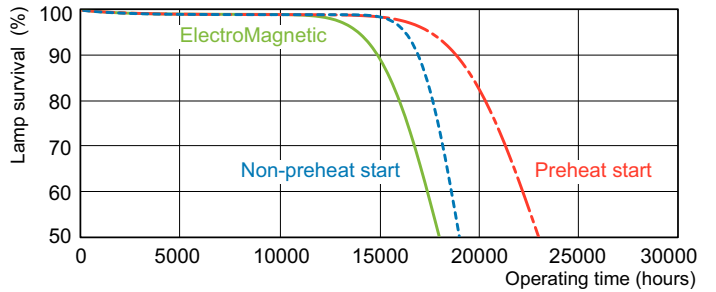

Product data

General Information		Voltage (Nom)	
Cap base	G13 [Medium Bi-Pin Fluorescent]	59 V	
Life to 10% failures (nom.)	10000 h	Controls and Dimming	
Life to 50% failures (nom.)	13000 h	Dimmable	Yes
Life to 50% failures preheat (nom.)	20000 h	Mechanical and Housing	
Light Technical		Cap-base information	Green [Green Cap]
Colour Code	865 [CCT of 6,500 K]	Approval and Application	
Lamp Luminous Flux (Nom)	1275 lm	Energy efficiency label (EEL)	A
Colour Designation	Cool Daylight	Mercury (Hg) content (nom.)	2.0 mg
Lumen maintenance 2,000 hours (nom.)	96 %	Product Data	
Lumen maintenance 5,000 hours (nom.)	94 %	Full product code	871829125418800
Colour Temperature, horizontal (Nom)	6500 K	Order product name	TL-D 18W/865 1SL/25
Lamp Luminous Efficacy EM (Nom)	71 lm/W	EAN/UPC – product	8718291254188
Colour Rendering Index, horiz (Nom)	80	Order code	927981186524
Operating and Electrical		Local order code	TLD18W865ALTO
Power (Rated) (Nom)	18 W	SAP numerator – quantity per pack	1
Lamp current (nom.)	0.360 A		

Photometric data

LDPB_TL-D8G_865-Spectral power distribution B/W

LDPO_TL-D8G_865-Spectral power distribution Colour

Lifetime

LDLE_TL-D8G_0001-Life expectancy diagram

LDLE_TL-D8G_0002-Life expectancy diagram