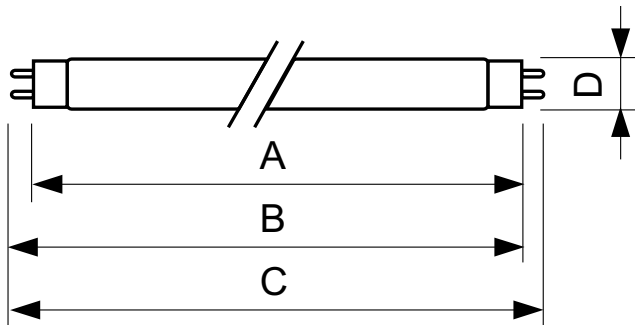

TL-D LIFEMAX Super 80 JIS

TL-D 18W/840 JIS 1SL/25

The TL-D LIFEMAX Super 80 lamp offers more lumens per watt and better color rendering than TL-D standard colors. Furthermore, it has a lower mercury content. The lamp can be operated in existing TL-D luminaires. The lamp is complying with Japanese Industrial Standard.

Product data

General Information		Controls and Dimming	
Cap-Base	G13 [Medium Bi-Pin Fluorescent]	Dimmable	No
Life To 10% Failures (Nom)	10000 h		
Life to 50% Failures (Nom)	13000 h		
Life to 50% Failures Preheat (Nom)	20000 h		
Light Technical		Mechanical and Housing	
Color Code	840 [CCT of 4000K]	Cap-Base Information	Green Cap
Luminous Flux (Nom)	1450 lm		
Color Designation	Cool White (CW)		
Lumen Maintenance 2000 h (Nom)	96 %		
Lumen Maintenance 5000 h (Nom)	94 %		
Correlated Color Temperature (Nom)	4000 K		
Luminous Efficacy (rated) (Nom)	80.5 lm/W		
Color Rendering Index (Nom)	82		
Operating and Electrical		Approval and Application	
Power (Rated) (Nom)	19 W	Mercury (Hg) Content (Nom)	2.0 mg
Lamp Current (Nom)	0.35 A		
Voltage (Nom)	65 V		
		Product Data	
		Full product code	871150062989000
		Order product name	TL-D 18W/840 JIS 1SL/25
		EAN/UPC - Product	8711500629890
		Order code	927919984033
		Numerator - Quantity Per Pack	1
		Numerator - Packs per outer box	25
		Material Nr. (12NC)	927919984033
		Net Weight (Piece)	0.080 kg

TL-D LIFEMAX Super 80 JIS

Dimensional drawing

Product	D (max)	A (max)	B (max)	B (min)	C (max)
TL-D 18W/840 JIS 1SL/25	28 mm	581.3 mm	588.4 mm	585.8 mm	595.5 mm

TL-D 18W/840 JIS