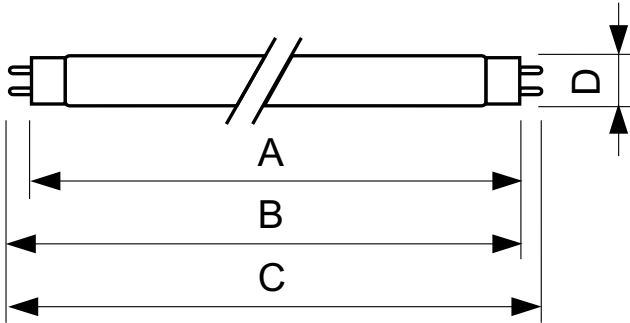

### Product data

General information		Voltage (Nom)	
Cap-Base	G13 [ Medium Bi-Pin Fluorescent]	59 V	
Life To 10% Failures (Nom)	12000 h	Temperature	
Life to 50% Failures (Nom)	15000 h	Design Temperature (Nom)	25 °C
Life to 50% Failures Preheat (Nom)	20000 h	Controls and dimming	
Light technical		Dimmable	Yes
Color Code	170	Mechanical and housing	
Luminous Flux (Nom)	1800 lm	Bulb Shape	T8 [ 26 mm (T8)]
Luminous Flux (Rated) (Nom)	1800 lm	Approval and application	
Color Designation	Green (G)	Mercury (Hg) Content (Nom)	1.7 mg
LLMF 2000 h Rated	90 %	Energy Consumption kWh/1000 h	22 kWh
Operating and electrical			
Power (Nom)	18.0 W		
Lamp Current (Nom)	0.360 A		

### Product data

Full product code	871150064298140
Order product name	TL-D Colored 18W Green 1SL/25
EAN/UPC - Product	8711500642981
Order code	928048001705
Numerator - Quantity Per Pack	1

Numerator - Packs per outer box	25
Material Nr. (12NC)	928048001705
Net Weight (Piece)	71.000 g

### Dimensional drawing

TL-D Colored 18W Green 1SL/25

Product	D (max)	A (max)	B (max)	B (min)	C (max)
TL-D Colored 18W Green 1SL/25	28.0 mm	589.8 mm	596.9 mm	594.5 mm	604.0 mm