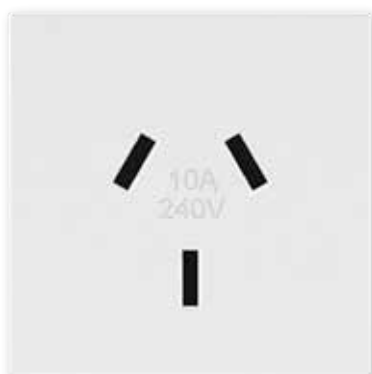

# Data Sheet

Arteor

Autoswitch Socket Outlet, 10A

CAT NO. AR787AMWE, AR787AMMGN

<b>Cat No</b>	<b>AR787AMWE, AR787AMMGN</b>
<b>Description</b>	Arteor 2 modules autoswitch socket outlet, 10A
<b>Supply voltage</b>	230 - 240V a.c.
<b>Frequency</b>	50Hz
<b>Current rating</b>	10A
<b>Colour</b>	White (WE), Magnesium (MGN)
<b>Dimensions (WxHxD)</b>	45 x 45 x 25mm
<b>Compliance</b>	AS/NZS 3112

# Arteor Autoswitch Socket Outlet, 10A

CAT NO. **AR787AMWE, AR787AMMGN**

Inner box (QTY 10)		
Cat No	Dimensions	Barcode
AR787AMWE	91mm x 275mm x 60mm	3245065721140
AR787AMMGN	91mm x 275mm x 60mm	3245065726145

- Rated 10A
- Internal automatic switching mechanism
- Only turns power on in the socket when pins engage to a safe point
- To be fitted into Arteor grid (571920 or 571910)
- Fits standard mounting accessories
- Available Colours: White and Magnesium