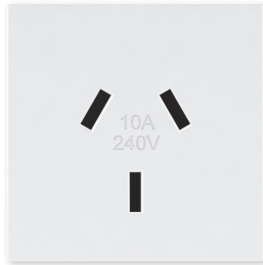

Data Sheet

Arteor

Autoswitch Socket Outlet, 10A

CAT NO. AR787AMWE, AR787AMMGN

Cat No	AR787AMWE, AR787AMMGN
Description	Arteor 2 modules autoswitch socket outlet, 10A
Supply voltage	230 - 240V a.c.
Frequency	50Hz
Current rating	10A
Colour	White (WE), Magnesium (MGN)
Dimensions (WxHxD)	45 x 45 x 25mm
Compliance	AS/NZS 3100

Arteor Autoswitch Socket Outlet, 10A

CAT NO. **AR787AMWE, AR787AMMGN**

Inner box (QTY 10)		
Cat No	Dimensions	Barcode
AR787AMWE	91mm x 275mm x 60mm	3245065721140
AR787AMMGN	91mm x 275mm x 60mm	3245065726268

- Rated 10A
- Internal automatic switching mechanism
- Only turns power on in the socket when pins engage to a safe point
- To be fitted into Arteor grid (571920 or 571910)
- Fits standard mounting accessories
- Available Colours: White and Magnesium