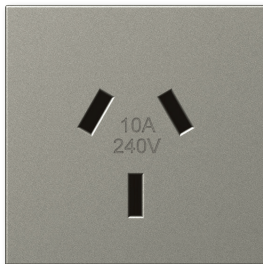

Data Sheet

Arteor

Autoswitch Socket Outlet, 10A

CAT NO. AR787AMWE, AR787AMMGN

Cat No	AR787AMWE, AR787AMMGN
Description	Arteor 2 modules autoswitch socket outlet, 10A
Supply voltage	230 - 240V a.c.
Frequency	50Hz
Current rating	10A
Colour	White (WE), Magnesium (MGN)
Dimensions (WxHxD)	45 x 45 x 25mm
Compliance	AS/NZS 3100

Arteor Autoswitch Socket Outlet, 10A

CAT NO. **AR787AMWE, AR787AMMGN**

Inner box (QTY 10)		
Cat No	Dimensions	Barcode
AR787AMWE	91mm x 275mm x 60mm	3245065721140
AR787AMMGN	91mm x 275mm x 60mm	3245065726268

- Rated 10A
- Internal automatic switching mechanism
- Only turns power on in the socket when pins engage to a safe point
- To be fitted into Arteor grid (571920 or 571910)
- Fits standard mounting accessories
- Available Colours: White and Magnesium