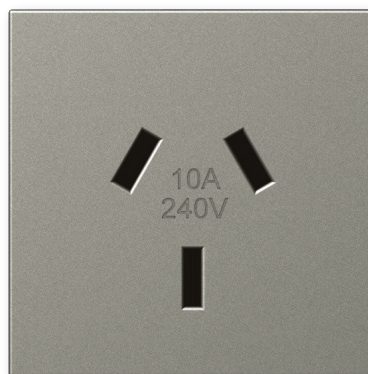

Data Sheet

Arteor

Autoswitch Socket Outlet, 10A

CAT NO. AR787AMWE, AR787AMMGN

Cat No	AR787AMWE, AR787AMMGN
Description	Arteor 2 modules autoswitch socket outlet, 10A
Supply voltage	230 - 240V a.c.
Frequency	50Hz
Current rating	10A
Colour	White (WE), Magnesium (MGN)
Dimensions (WxHxD)	45 x 45 x 25mm
Compliance	AS/NZS 3100

Arteor Autoswitch Socket Outlet, 10A

CAT NO. **AR787AMWE, AR787AMMGN**

Inner box (QTY 10)		
Cat No	Dimensions	Barcode
AR787AMWE	91mm x 275mm x 60mm	3245065721140
AR787AMMGN	91mm x 275mm x 60mm	3245065726268

- Rated 10A
- Internal automatic switching mechanism
- Only turns power on in the socket when pins engage to a safe point
- To be fitted into Arteor grid (571920 or 571910)
- Fits standard mounting accessories
- Available Colours: White and Magnesium