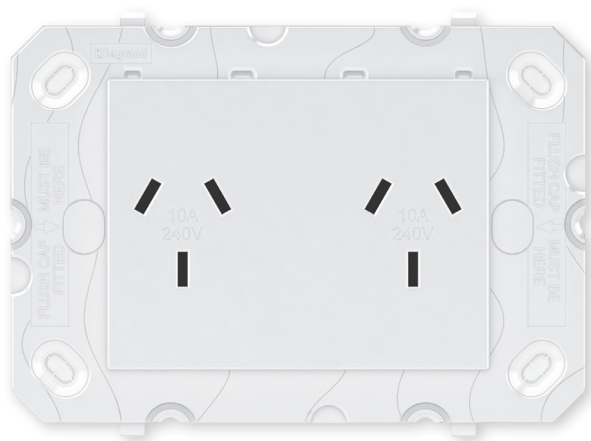

Data Sheet

Arteor

Autoswitch Double Powerpoint, 10A

CAT NO. AR777AWE, AR777AMGN

Cat No	AR777AWE, AR777AMGN
Description	Arteor Autoswitch Double Powerpoint, 10A
Supply voltage	230 - 240V a.c.
Frequency	50hz
Current rating	10A
Colour	White/Magnesium
Plate size	112mmW x 77mmH x 9mmD
Mounting centres	84mm
Compliance	AS/NZS 3112

Arteor Autoswitch Double Powerpoint, 10A

CAT NO. **AR777AWE, AR777AMGN**

- Rated 10A
- Internal automatic switching mechanism
- Only turns power on in the socket when pins engage to a safe point
- Fits standard mounting accessories
- Available Colours: White and Magnesium

Glass and tile cut-out dimensions:

Product specifications	
Cat No	AR777AWE, AR777AMGN
Supply voltage	230 - 240V a.c.
Current rating	10A

Single product		
Cat No	Dimensions	Barcode
AR777AWE	114mmW x 77mmH x 25mmD	9321001432555
AR777AMGN	114mmW x 77mmH x 25mmD	9321001432586