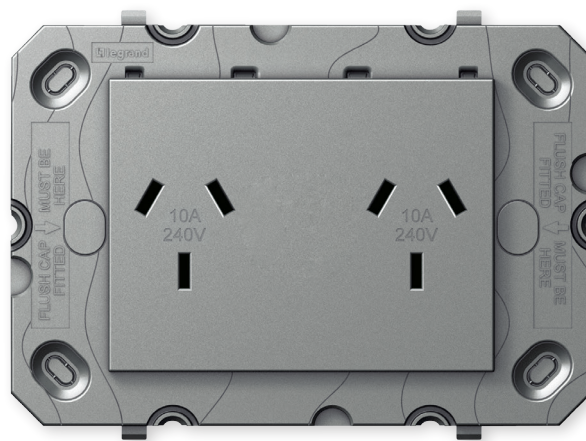

Data Sheet

Arteor

Autoswitch Double Powerpoint, 10A

CAT NO. AR777AWE, AR777AMGN

Cat No	AR777AWE, AR777AMGN
Description	Arteor Autoswitch Double Powerpoint, 10A
Supply voltage	230 - 240V a.c.
Frequency	50hz
Current rating	10A
Colour	White/Magnesium
Plate size	112mmW x 77mmH x 9mmD
Mounting centres	84mm
Compliance	AS/NZS 3112

Arteor Autoswitch Double Powerpoint, 10A

CAT NO. **AR777AWE, AR777AMGN**

- Rated 10A
- Internal automatic switching mechanism
- Only turns power on in the socket when pins engage to a safe point
- Fits standard mounting accessories
- Available Colours: White and Magnesium

Glass and tile cut-out dimensions:

Product specifications	
Cat No	AR777AWE, AR777AMGN
Supply voltage	230 - 240V a.c.
Current rating	10A

Single product		
Cat No	Dimensions	Barcode
AR777AWE	114mmW x 77mmH x 25mmD	9321001432555
AR777AMGN	114mmW x 77mmH x 25mmD	9321001432586