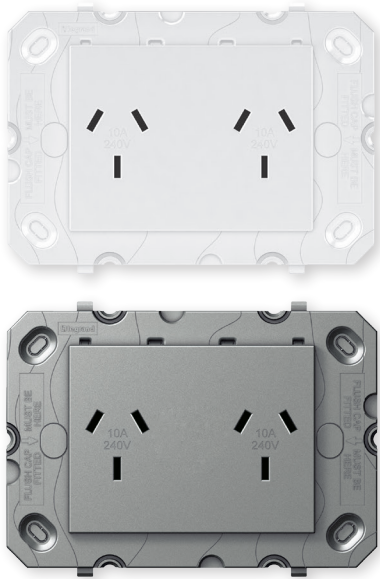

Data Sheet

Arteor

Autoswitch Double Powerpoint, 10A

CAT NO. AR777AWE, AR777AMGN

Cat No	AR777AWE, AR777AMGN
Description	Arteor Autoswitch Double Powerpoint, 10A
Supply voltage	230 - 240V a.c.
Frequency	50hz
Current rating	10A
Colour	White/Magnesium
Plate size	112mmW x 77mmH x 9mmD
Mounting centres	84mm
Compliance	AS/NZS 3112

Arteor Autoswitch Double Powerpoint, 10A

CAT NO. **AR777AWE, AR777AMGN**

- Rated 10A
- Internal automatic switching mechanism
- Only turns power on in the socket when pins engage to a safe point
- Fits standard mounting accessories
- Available Colours: White and Magnesium

Glass and tile cut-out dimensions:

Product specifications	
Cat No	AR777AWE, AR777AMGN
Supply voltage	230 - 240V a.c.
Current rating	10A

Single product		
Cat No	Dimensions	Barcode
AR777AWE	114mmW x 77mmH x 25mmD	9321001432555
AR777AMGN	114mmW x 77mmH x 25mmD	9321001432586