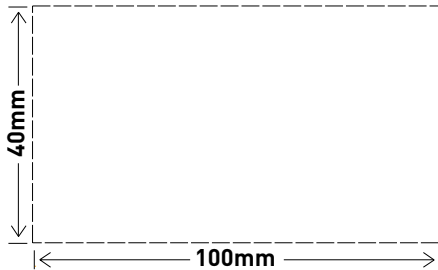

# Data Sheet

Arteor™

4 Gang Switch, 16A

CAT NO. AR770/4WE, AR770/4MGN

<b>Cat No.</b>	<b>AR770/4WE, AR770/4MGN</b>
<b>Description</b>	Arteor - 4 Gang Switch, 16A
<b>Supply voltage</b>	230 - 240V a.c.
<b>Current rating</b>	16A, 16AX (fluoro)
<b>Colour</b>	White (WE), Urban Grey (UG), Black (BL)
<b>Plate size (W x H x D)</b>	77 x 112 x 9mm
<b>Mounting centres</b>	84mm
<b>Compliance</b>	AS/NZS 3133

# Arteor™ 4 Gang Switch, 16A

CAT NO. **AR770/4WE, AR770/4MGN**

- More fixing options - 4 corners
- Oval 84mm fixing points - make it easier to straighten products at the last minute

## Glass and tile cut-out dimensions:

Single product	
Cat No.	Barcode
AR770/4WE	9321001450900
AR770/4MGN	9321001451082

Inner box (QTY 10)		
Cat No.	Barcode	Dimensions (W x H x D)
AR770/4WE	9321001450917	163 x 163 x 131mm
AR770/4MGN	9321001451099	163 x 163 x 131mm

Outer box (QTY 120)		
Cat No.	Barcode	Dimensions (W x H x D)
AR770/4WE	9321001450924	350 x 350 x 450mm
AR770/4MGN	9321001451105	350 x 350 x 450mm

HPM Legrand - AUS  
1300 369 777  
www.legrand.com.au  
ABN 31 000 102 661