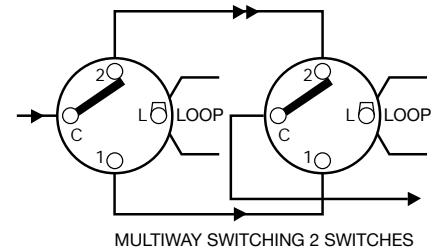

Single product	
Cat No.	Barcode
AR770/4WE	9321001450900
AR770/4MGN	9321001451082

Inner box (QTY 10)		
Cat No.	Barcode	Dimensions (W x H x D)
AR770/4WE	9321001450917	163 x 163 x 131mm
AR770/4MGN	9321001451099	163 x 163 x 131mm

Outer box (QTY 120)		
Cat No.	Barcode	Dimensions (W x H x D)
AR770/4WE	9321001450924	350 x 350 x 450mm
AR770/4MGN	9321001451105	350 x 350 x 450mm