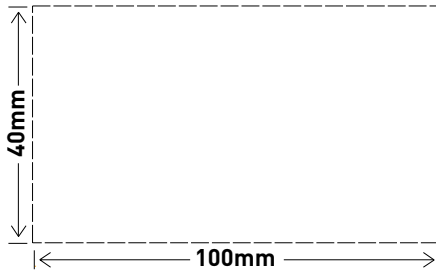

## 2 Gang Switch, 16A

CAT NO. AR770/2WE, AR770/2MGN

<b>Cat No.</b>	<b>AR770/2WE, ED770/2UG, AR770/2MGN</b>
<b>Description</b>	Arteor- 2 Gang Switch, 16A
<b>Supply voltage</b>	230 - 240V a.c.
<b>Current rating</b>	16A
<b>Colour</b>	White (WE), Magnesium (MGN)
<b>Plate size (W x H x D)</b>	77 x 112 x 9mm
<b>Mounting centres</b>	84mm
<b>Compliance</b>	AS/NZS 3133

### Glass and tile cut-out dimensions:

Single product	
Cat No.	Barcode
AR770/2WE	9321001450849
AR770/2MGN	9321001451020

Inner box (QTY 10)		
Cat No.	Barcode	Dimensions (W x H x D)
AR770/2WE	9321001450856	163 x 163 x 131mm
AR770/2MGN	9321001451037	163 x 163 x 131mm