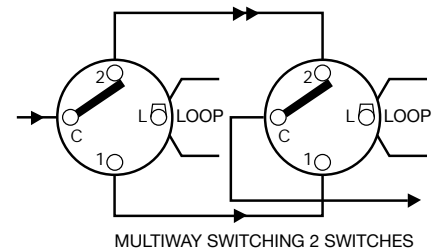

Single product	
Cat No.	Barcode
AR770/2WE	9321001450849
AR770/2MGN	9321001451020

Inner box (QTY 10)		
Cat No.	Barcode	Dimensions (W x H x D)
AR770/2WE	9321001450856	163 x 163 x 131mm
AR770/2MGN	9321001451037	163 x 163 x 131mm

Outer box (QTY 120)		
Cat No.	Barcode	Dimensions (W x H x D)
AR770/2WE	9321001450863	350 x 350 x 450mm
AR770/2MGN	9321001451044	350 x 350 x 450mm