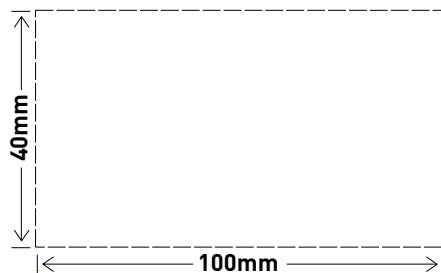

## 1 Gang Switch, 16A

CAT NO. AR770/1WE, AR770/1MGN

<b>Cat No.</b>	<b>AR770/1WE, AR770/1MGN</b>
<b>Description</b>	Arteor - 1 Gang Switch, 16A
<b>Supply voltage</b>	230 - 240V a.c.
<b>Current rating</b>	16A
<b>Colour</b>	White (WE), Magnesium (MGN)
<b>Plate size (W x H x D)</b>	77 x 112 x 9mm
<b>Mounting centres</b>	84mm
<b>Compliance</b>	AS/NZS 3133

## Glass and tile cut-out dimensions:

Single product	
Cat No.	Barcode
AR770/1WE	9321001450818
AR770/1MGN	9321001450993

Inner box (QTY 10)		
Cat No.	Barcode	Dimensions (W x H x D)
AR770/1WE	9321001450825	163 x 163 x 131mm
AR770/1MGN	9321001451006	163 x 163 x 131mm