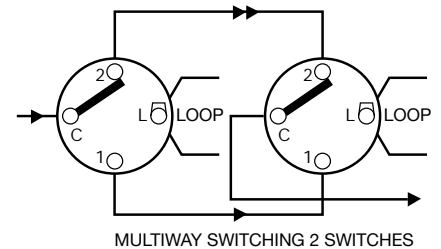

Single product	
Cat No.	Barcode
AR770/1WE	9321001450818
AR770/1MGN	9321001450993

Inner box (QTY 10)		
Cat No.	Barcode	Dimensions (W x H x D)
AR770/1WE	9321001450825	163 x 163 x 131mm
AR770/1MGN	9321001451006	163 x 163 x 131mm

Outer box (QTY 120)		
Cat No.	Barcode	Dimensions (W x H x D)
AR770/1WE	9321001450832	350 x 350 x 450mm
AR770/1MGN	9321001451013	350 x 350 x 450mm