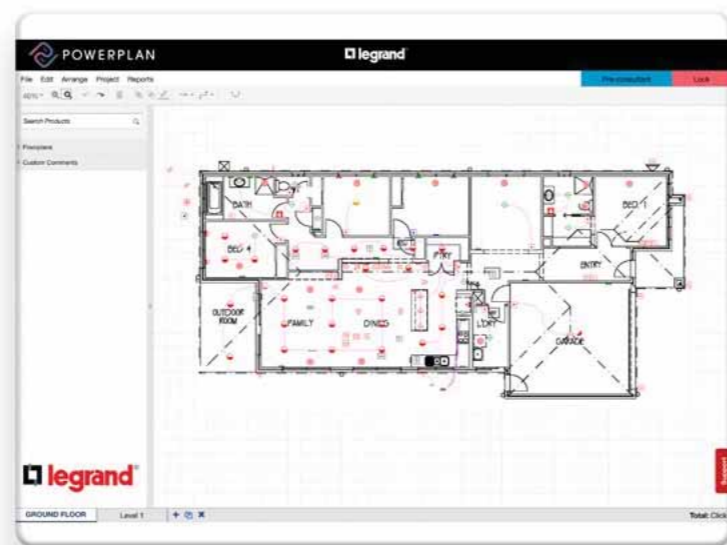

FIND THE ARTEOR RANGE ON POWERPLAN

POWERFUL AND EASY TO USE

POWERPLAN & ARTEOR

PowerPlan has been designed to simplify electrical consultations by creating visual floor plans which can be edited in seconds. Created with the builder in mind, it allows consultants to quickly and easily develop an electrical plan prior and during the customer's appointment, allowing for up-sell opportunities.

- Design electrical plans quickly and easily
- Import and print high quality floor plans
- Directly comment on floor plans
- Manage pricing files
- Add and filter your product database through product categories
- Generate accurate quote in seconds
- User friendly visual tool
- Reliable and secure web application