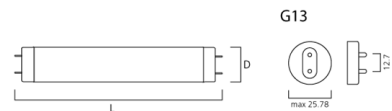

- T8 Coloured range of lamps
- High quality coloured fluorescent lamps
- Available in yellow 18W and 36W

1 Years  
Warranty

360°  
Beam Angle

CODE	EXIT LUMEN	DIMENSIONS	VOLTAGE
202561	750lm	L590 x W26 x H26mm	57V
202565	1550lm	L1200 x W26 x H26mm	103V

## Product Images

G13	18W	36W	58W
L	590	1200	1500
D	26	26	26