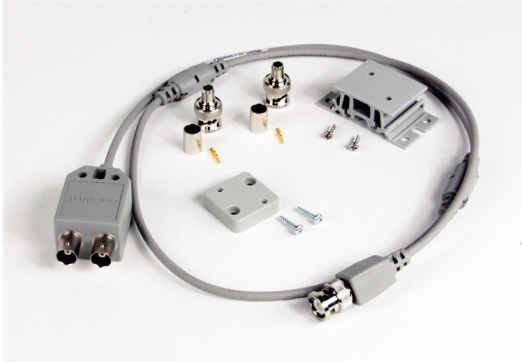

ControlNet Tap

- High-flex and standard cables available choose the cable type based on the application and or environment where your system is being installed.
- Hazardous area fitting available for you most demanding installations
- ControlNet fiber media lets you extend a segment of your network, providing extra flexibility and provides immunity to electromagnetic interference (EMI).