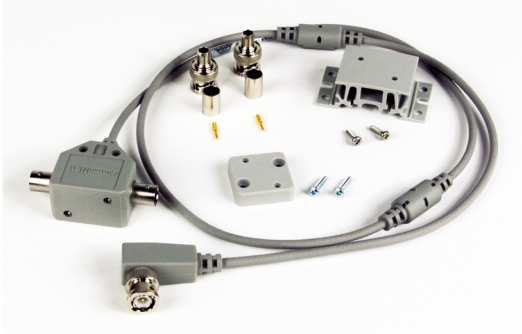

ControlNet Tap

- High-flex and standard cables available choose the cable type based on the application and or environment where your system is being installed.
- Hazardous area fitting available for you most demanding installations
- ControlNet fiber media lets you extend a segment of your network, providing extra flexibility and provides immunity to electromagnetic interference (EMI).