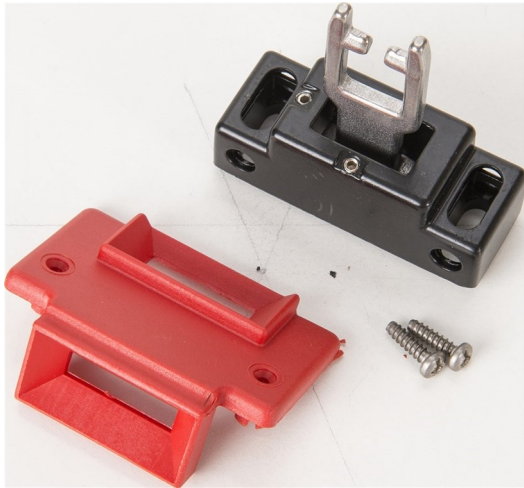

Alignment Guide with Fully-Flexible Actuator, suitable for TLS-GD2/Trojan/MT-GD2 Alignment Guide with Fully-Flexible Actuator

- Available in tongue-interlocking or solenoid-based guard interlocking types
- Heads are rotatable for optimum mounting flexibility
- Suitable for sliding, hinged or lift-off guards

Representative Photo Only
(actual product may vary based on configuration selections)

SPECIFICATIONS

REFERENCES

IECEX Certificate	-
Supplier Declaration of Conformity:	-
Installation Guide:	-
User Manual:	-
Manufacturer Datasheet:	-
Manufacturer Catalogue & Product Selection:	-