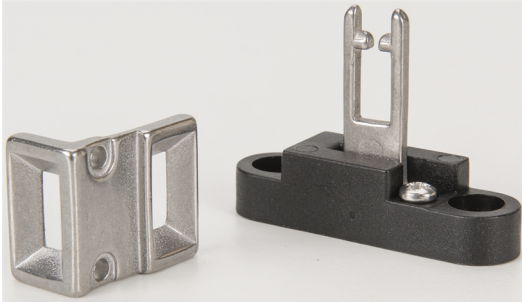

## ALIGNMENT GUIDE + ACTUATOR FOR ELF/CADET3

Safety > Safety Interlocks > Mechanical Interlocks > Allen-Bradley Mechanical Interlocks > Interlock Switch Accessories and Actuators

### Elf/Cadet GD2 Metal Alignment Guide with Semi-Flexible Actuator

- Available in tongue-interlocking or solenoid-based guard interlocking types
- Heads are rotatable for optimum mounting flexibility
- Suitable for sliding, hinged or lift-off guards