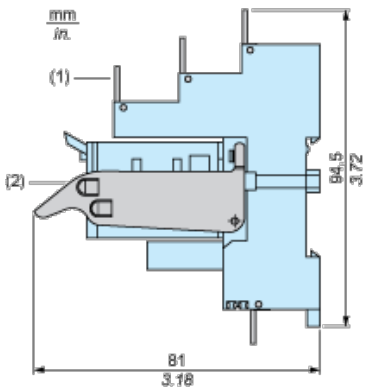

Environment

Dimensions

Mounting on All Sockets (1)