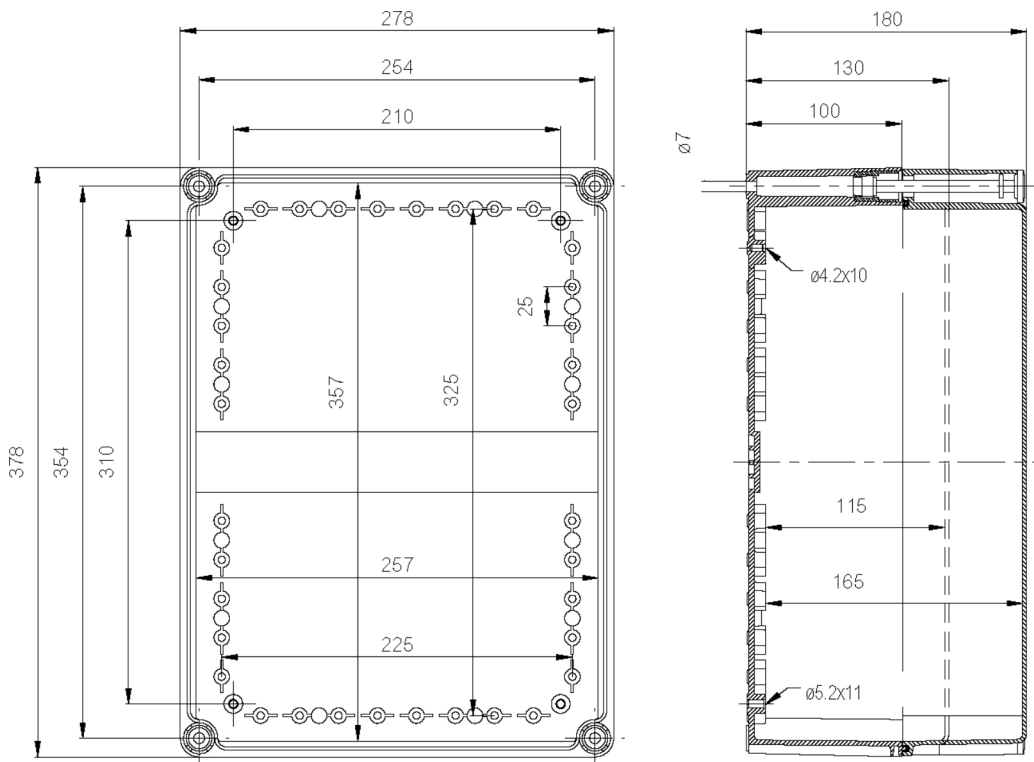

Catalogue No: **PC 382818 G**

TERMINAL BOX SOLID PC IP66/67 H280 x W380 x D180mm GREY

Enclosures and Climate Control > Standard Enclosures > Terminal Boxes > Thermoplastic Terminal Boxes > Solid Range > Solid PC Enclosures with Grey Cover (Mounting Plates Sold Separately)

REFERENCES	
IECEX Certificate	-
Supplier Declaration of Conformity:	-
Installation Guide:	-
User Manual:	-
Manufacturer Datasheet:	-
Manufacturer Catalogue & Product Selection:	-

Dimension Diagram