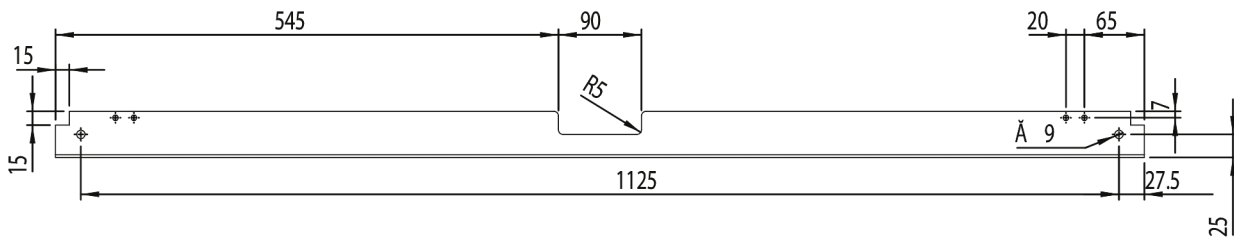

Wall Mount Brackets Zinc Steel Eldon STB/NLS/MAS (Qty 4)

Representative Photo Only  
(actual product may vary based on configuration selections)

**SPECIFICATIONS**

**REFERENCES**

IECEX Certificate	-
Supplier Declaration of Conformity:	-
Installation Guide:	-
User Manual:	-
Manufacturer Datasheet:	-
Manufacturer Catalogue & Product Selection:	-

Catalogue No: **AW41**

**ELDON STB/NLS/MAS/MAD WALL MOUNT BRACKETS ZINC STEEL (QTY 4)**

Enclosures and Climate Control > Standard Enclosures > Wall Mount Enclosures > Wall Mount Enclosures - Mild Steel > MAS / MAD / MAP / ASR / ADR / SRE Accessories > Wall Mounting Brackets

Front view

Side view

Top view

Dimension Diagram