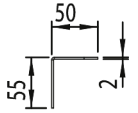

Catalogue No: **AW41**

**ELDON STB/NLS/MAS/MAD WALL MOUNT BRACKETS ZINC STEEL (QTY 4)**

Enclosures and Climate Control > Standard Enclosures > Wall Mount Enclosures > Wall Mount Enclosures - Mild Steel > MAS / MAD / MAP / ASR / ADR / SRE Accessories > Wall Mounting Brackets

Front view

Side view

Top view

Dimension Diagram