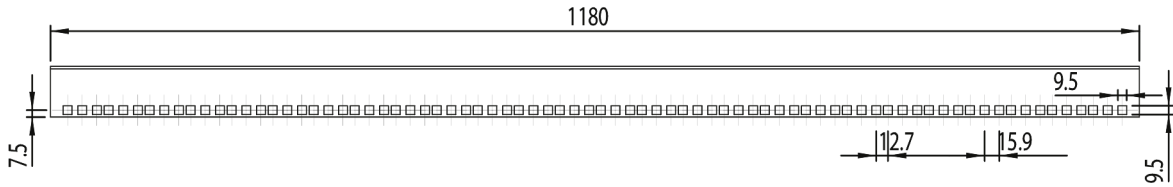

Wall Mount Brackets Zinc Steel Eldon STB/NLS/MAS (Qty 4)

Representative Photo Only  
(actual product may vary based on configuration selections)

**SPECIFICATIONS**

**REFERENCES**

IECEX Certificate	-
Supplier Declaration of Conformity:	-
Installation Guide:	-
User Manual:	-
Manufacturer Datasheet:	-
Manufacturer Catalogue & Product Selection:	-

Front view

Side view

Top view

Dimension Diagram