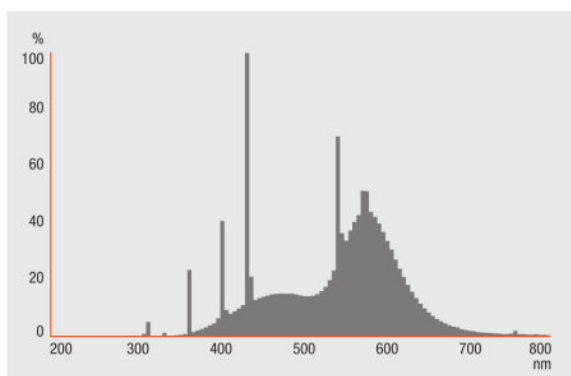

Show WEEE picto	Yes

Certificates & standards

Energy efficiency class	A
Energy efficiency class	A
Energy consumption	9 kWh/1000h

Light Distribution

Spectral power distribution

SYSTEM GUARANTEE

OSRAM System+ Guarantee in combination with OSRAM ECGs

SAFETY ADVICE

In case of lamp breakage: www.ledvance.com/brokenlamp