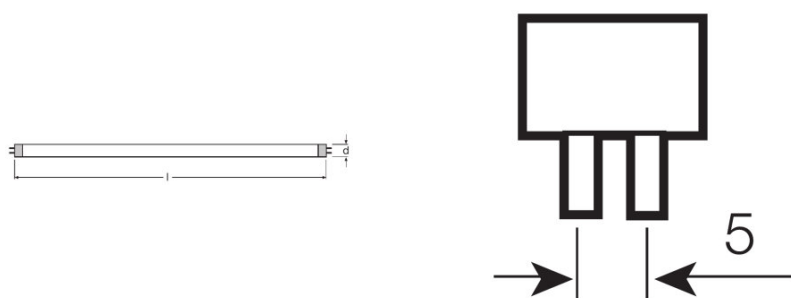

Dimensions & weight

Tube diameter	16 mm
Length	288.0 mm
Length with base excl. base pins/connection	288.00 mm
Diameter	16.0 mm

Lifespan

Lifespan	8000 h <sup>1)</sup>
Rated lamp life time	5000 h
Nominal lamp life time	5000 h