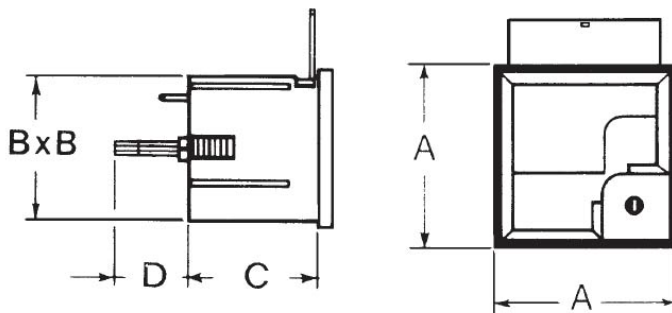

DIMENSIONAL DIAGRAM

AQ/RQ Analogue meters

Meter dimensions