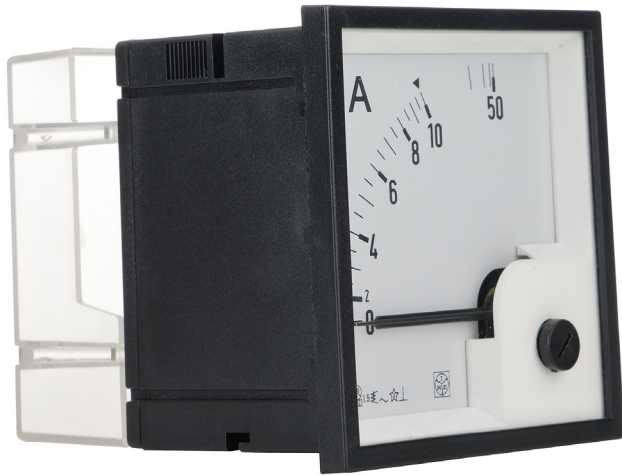

# RQ72E AAC80A

IME Analogue Ammeter Direct Connect Scale 0 to 80A  
Overrange Maximum 400A AC

<b>Component type</b>	Ampere meter for installation
<b>Range</b>	Analogue Meters
<b>Model</b>	N/A
<b>Product status</b>	Existing

NHP offers a comprehensive range of IME voltmeters, ammeters, and many other analogue measurement devices. Available in both AC and DC, direct connected or via transformers, transducers, or shunts. These meters are available as 48, 72 and 96mm panel mount form.

## DIMENSIONS

Ammeter width	72.0 mm
---------------	---------

## DIMENSIONS

Ammeter height	72.0 mm
Height (cutout)	68.0 mm
Width (cutout)	68.0 mm
Depth	69.0 mm
Weight	0.15 kg
Width	72.0 mm
Height	72.0 mm