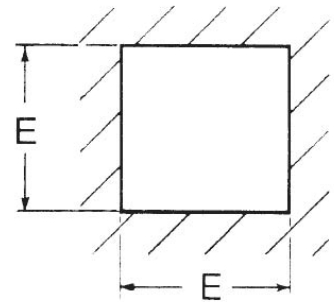

Meter cut-out dimensions

Overall dimensions (mm)

Cat. No.	A	B	C	D	E
RQ48	48 x 48	44.5 x 44.5	40	22	45
AQ48	48 x 48	44.5 x 44.5	57.5	22	45
RQ72	72 x 72	66.5 x 66.5	44	12	68
AQ72	72 x 72	66.5 x 66.5	59	12	68
RQ96	96 x 96	91 x 91	44	12	92
AQ96	96 x 96	91 x 91	59	12	92