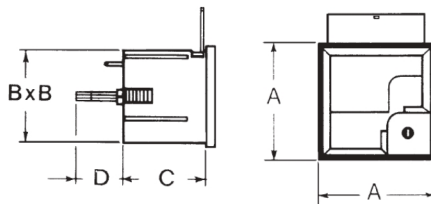

### AQ/RQ Analogue meters

Meter dimensions

Meter cut-out dimensions

### Overall dimensions (mm)

Cat. No.	A	B	C	D	E
<b>RQ48</b>	48 x 48	44.5 x 44.5	40	22	45
<b>AQ48</b>	48 x 48	44.5 x 44.5	57.5	22	45
<b>RQ72</b>	72 x 72	66.5 x 66.5	44	12	68
<b>AQ72</b>	72 x 72	66.5 x 66.5	59	12	68
<b>RQ96</b>	96 x 96	91 x 91	44	12	92
<b>AQ96</b>	96 x 96	91 x 91	59	12	92

Dimension Diagram