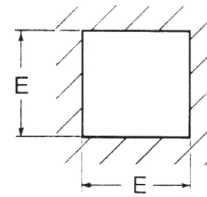

### AQ/RQ Analogue meters

Meter dimensions

Meter cut-out dimensions

### Overall dimensions (mm)

Cat. No.	A	B	C	D	E
<b>RQ48</b>	48 x 48	44.5 x 44.5	40	22	45
<b>AQ48</b>	48 x 48	44.5 x 44.5	57.5	22	45
<b>RQ72</b>	72 x 72	66.5 x 66.5	44	12	68
<b>AQ72</b>	72 x 72	66.5 x 66.5	59	12	68
<b>RQ96</b>	96 x 96	91 x 91	44	12	92
<b>AQ96</b>	96 x 96	91 x 91	59	12	92