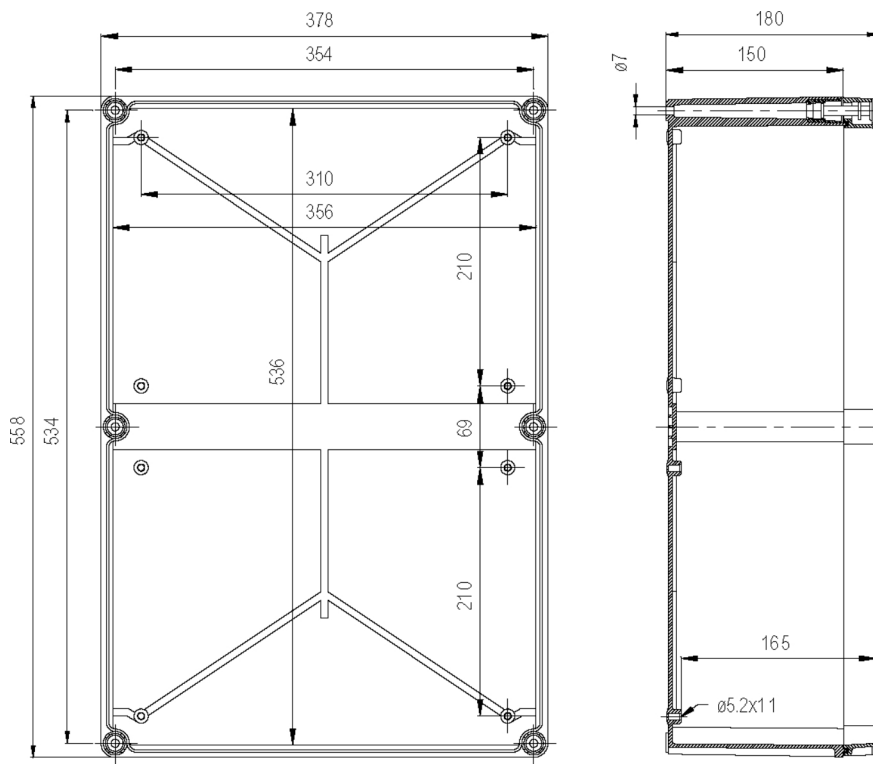

Catalogue No: **PC 563818 G**

TERMINAL BOX SOLID PC IP66/67 H380 x W560 x D180mm GREY

Enclosures and Climate Control > Standard Enclosures > Terminal Boxes > Thermoplastic Terminal Boxes > Solid Range > Solid PC Enclosures with Grey Cover (Mounting Plates Sold Separately)

REFERENCES

IECEX Certificate -

Supplier Declaration of Conformity: -

Installation Guide: -

User Manual: -

Manufacturer Datasheet: -

Manufacturer Catalogue & Product Selection: -

Dimension Diagram