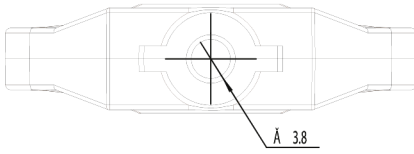

Key Din 3mm

Representative Photo Only
(actual product may vary based on configuration selections)

SPECIFICATIONS

REFERENCES

IECEX Certificate	-
Supplier Declaration of Conformity:	-
Installation Guide:	-
User Manual:	-
Manufacturer Datasheet:	-
Manufacturer Catalogue & Product Selection:	-

Catalogue No: **LSK503**

KEY METAL DIN 3mm DOUBLE BIT

Enclosures and Climate Control > Standard Enclosures > Wall Mount Enclosures > Wall Mount Enclosures - Mild Steel > MAS / MAD / MAP / ASR / ADR / SRE Accessories > Combination Locks and Handles - Keys to Suit

Bottom view

Front view

Side view

Dimension Diagram