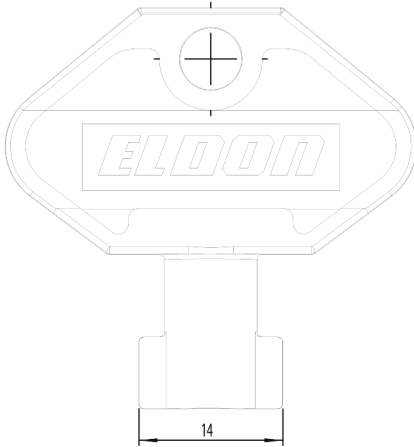

Catalogue No: **LSK503**

KEY METAL DIN 3mm DOUBLE BIT

Enclosures and Climate Control > Standard Enclosures > Wall Mount Enclosures > Wall Mount Enclosures - Mild Steel > MAS / MAD / MAP / ASR / ADR / SRE Accessories > Combination Locks and Handles - Keys to Suit

Key Din 3mm

Representative Photo Only
(actual product may vary based on configuration selections)

SPECIFICATIONS

REFERENCES

IECEX Certificate	-
Supplier Declaration of Conformity:	-
Installation Guide:	-
User Manual:	-
Manufacturer Datasheet:	-
Manufacturer Catalogue & Product Selection:	-

Bottom view

Front view

Side view

Dimension Diagram