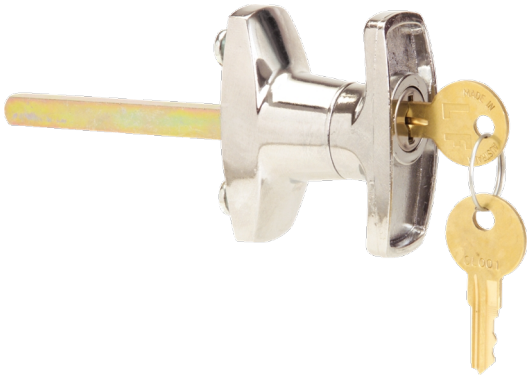

Catalogue No: **LMT6 CL001**

LOCK MINI T-HANDLE CL001 KEY SUIT MAS

Enclosures and Climate Control > Standard Enclosures > Wall Mount Enclosures > Wall Mount Enclosures - Mild Steel > MAS / MAD / MAP / ASR / ADR / SRE Accessories > Combination Locks and Handles

Lock Mini T-Handle CL001 Key Suit MAS

Representative Photo Only
(actual product may vary based on configuration selections)

SPECIFICATIONS

REFERENCES

IECEX Certificate -

Supplier Declaration of
Conformity: -