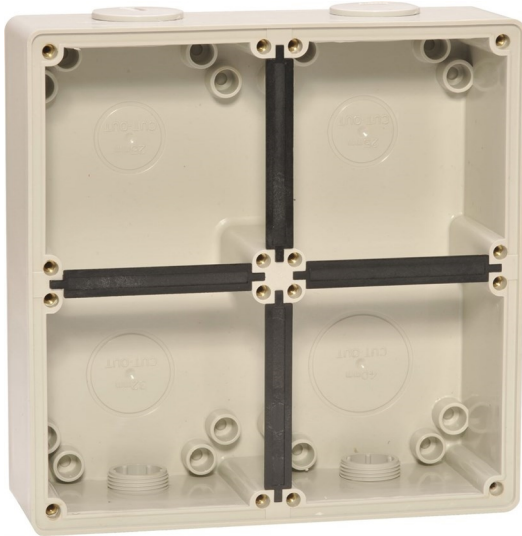

Catalogue No: **ISOBB4G**

BACK BOX FOUR GANG STANDARD H198xW198xD63mm GREY

Plugs, Sockets and Switches > Plugs and Sockets > Plugs and Sockets > ISO Plugs and Sockets > ISO Back Boxes, RCD Covers and Accessories > Back Boxes

Four Gang Back Box Grey

- Large range covering 10 to 50A in 3, 4 and 5 pin configurations
- Components available: Switched Socket outlets, Switches, Socket Outlets, Plugs, Extension Sockets, Appliance Inlets, RCD Protected Outlets, Back Boxes and large range of accessories
- High ingress protection of IP66 across the range
- User friendly design with extruded ribbed grips, large switch handle and large socket latches for easy operation with or without gloves
- Suitable for most industrial and commercial applications
- Designed and tested to AS/NZS 3112 and AS/NZS 3123

Representative Photo Only
(actual product may vary based on configuration selections)

SPECIFICATIONS

Product Series	ISO
Component Type Plugs And Sockets	Standard
IP Rating	IP66
Material, Body / Housing	PC (Polycarbonate) material
Colour, Body / Housing	Grey colour
Chemical Resistant Body / Housing	No body
Number of Gangs	4 qty
Height	198 mm
Width	198 mm
Depth	63 mm
Standards Compliance	AS/NZS 3112:2004 AS/NZS 3123:2005