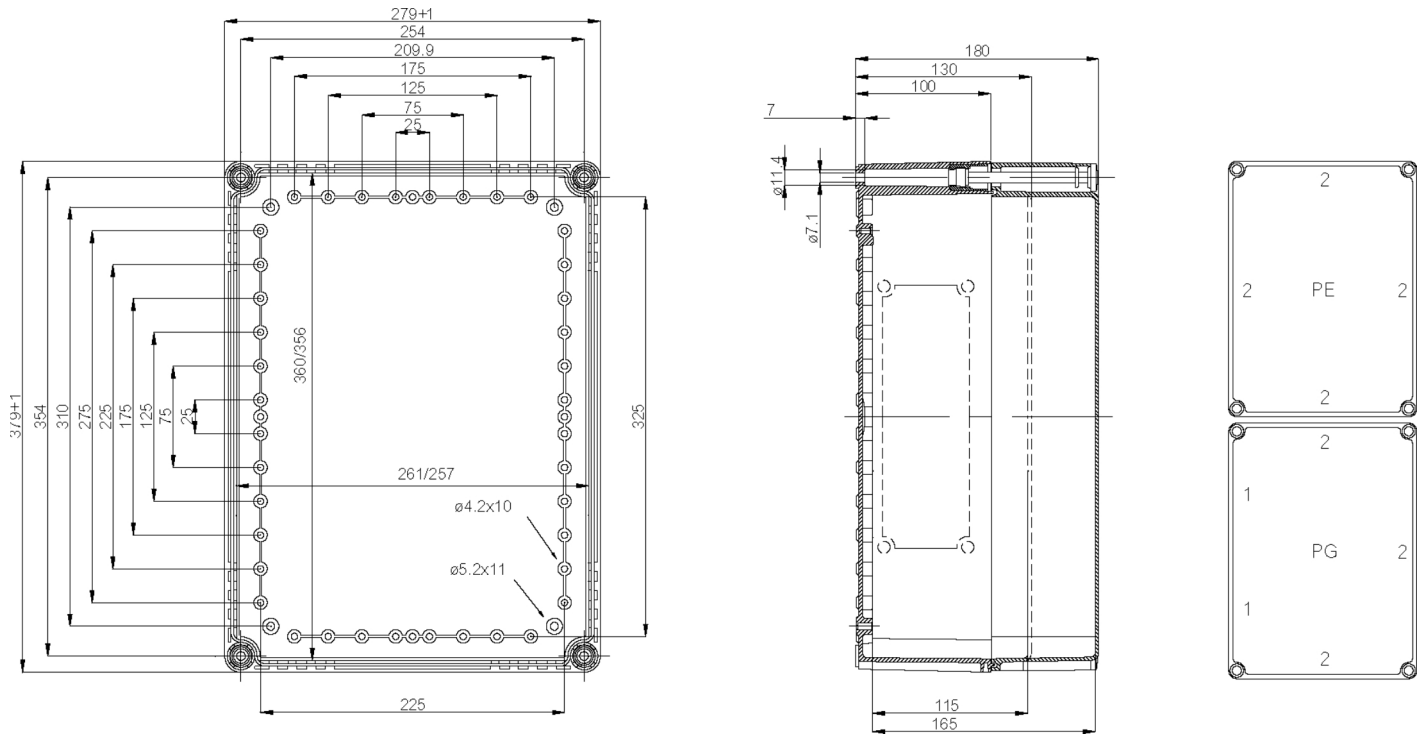

Catalogue No: **EKPK230G**

TERMINAL BOX EK PC IP66/67 H280 x W380 x D230mm GREY

Enclosures and Climate Control > Standard Enclosures > Terminal Boxes > Thermoplastic Terminal Boxes > EK PC Range > EK Enclosures with Grey Cover (Mounting Plates Sold Separately)

REFERENCES	
IECEX Certificate	-
Supplier Declaration of Conformity:	-
Installation Guide:	-
User Manual:	-
Manufacturer Datasheet:	-
Manufacturer Catalogue & Product Selection:	-

Dimension Diagram