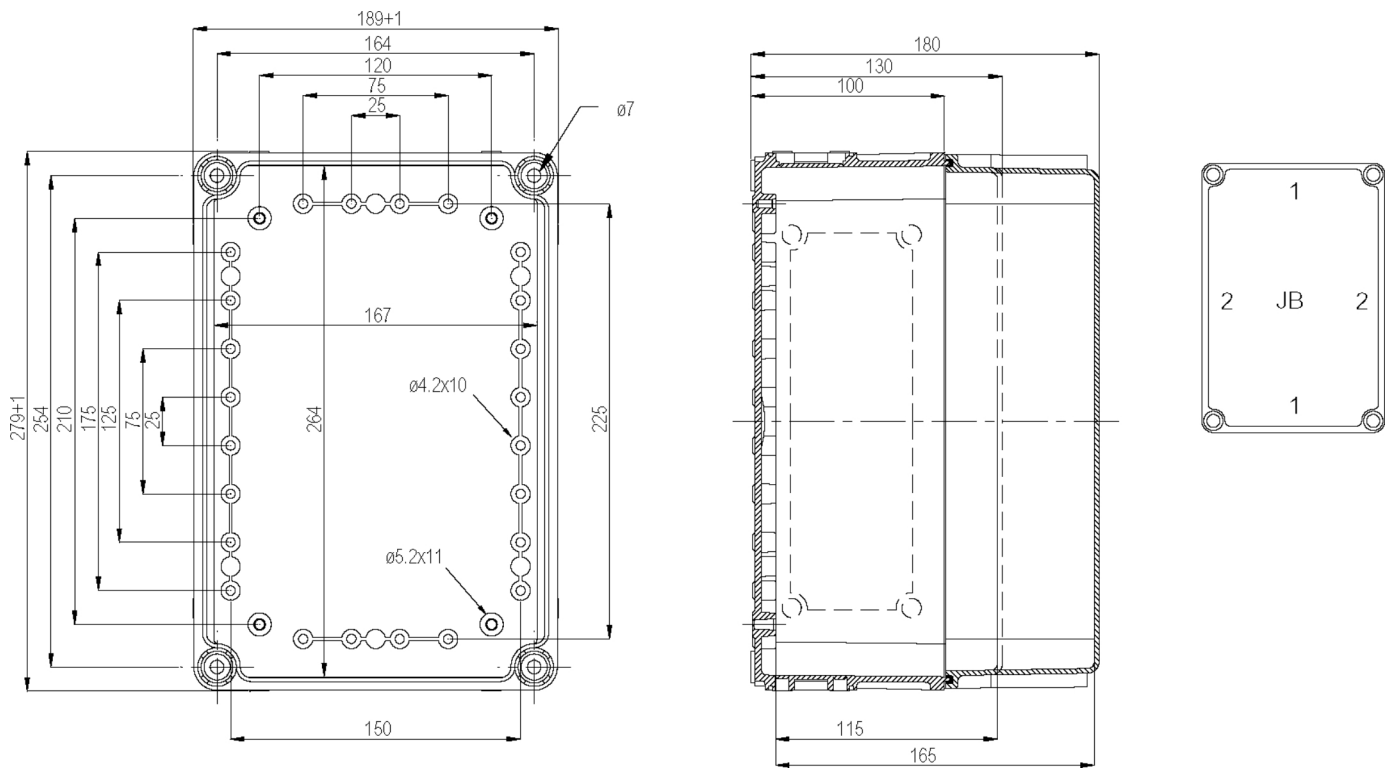

Catalogue No: **EKJB130G**

TERMINAL BOX EK PC IP66/67 H190 x W280 x D130mm GREY

Enclosures and Climate Control > Standard Enclosures > Terminal Boxes > Thermoplastic Terminal Boxes > EK PC Range > EK Enclosures with Grey Cover (Mounting Plates Sold Separately)

REFERENCES	
IECEX Certificate	-
Supplier Declaration of Conformity:	-
Installation Guide:	-
User Manual:	-
Manufacturer Datasheet:	-
Manufacturer Catalogue & Product Selection:	-

Dimension Diagram