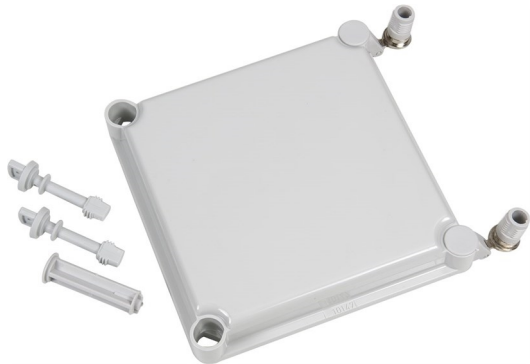

Catalogue No: **EKJ 30G-2FSH**

COVER GREY SUIT 280x190mm BASE 30mm HIGH W/HINGES

Enclosures and Climate Control > Standard Enclosures > Terminal Boxes > Thermoplastic Terminal Boxes > Accessories to suit EK/Solid Terminal Boxes > Grey EK/Solid PC Enclosure Covers with Pre-Fitted Hinges and Cover Screws

Cover Grey Suit 280X190mm Base 30mm High W/Hinges

- Available in RAL 7035 light grey with the option of a transparent cover in most ranges in polycarbonate, ABS and aluminium material types meaning NHP is sure to have the right solution for any situation
- Available in up to IP66/67 protection rating meaning your components are protected against the worst of water/dust plus immersion
- Large range of accessories to suit including mounting plates, DIN rail, extension walls, pressure compensation devices and inner doors providing flexibility and expandability when adding to existing builds

Representative Photo Only
(actual product may vary based on configuration selections)

SPECIFICATIONS

Height	190 mm
Width	280 mm
Depth	30 mm
Depth, Lid	30 mm
Height, Enclosure	190 mm height
Width, Enclosure	280 mm width