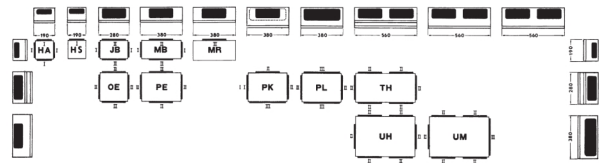

Complete enclosures

Enclosure dimensions in mm (Nominal)	Base depth	Gland plate size (No. of openings in base)			Complete enclosure (without base plate) ¹⁾			
		I	II	III	With grey cover Cat. No.	Price $	With transparent cover Cat. No.	Price $
190 x 190 x 130	100	4	-	-	EKHA 130 G	150.00	EKHA 130 T	150.00
190 x 190 x 180	100	4	-	-	EKHA 180 G	163.00	EKHA 180 T	163.00
190 x 190 x 130	100	1	-	-	EKHS 130 G	150.00	EKHS 130 T	150.00
190 x 190 x 180	100	1	-	-	EKHS 180 G	163.00	EKHS 180 T	163.00
280 x 190 x 130	100	2	2	-	EKJB 130 G	190.00	EKJB 130 T	190.00
280 x 190 x 180	100	2	2	-	EKJB 180 G	215.00	EKJB 180 T	215.00
380 x 190 x 130	100	2	2	-	EKMB 130 G	245.00	EKMB 130 T	245.00
380 x 190 x 180	100	2	2	-	EKMB 180 G	270.00	EKMB 180 T	270.00
380 x 190 x 130	100	-	1	-	EKMR 130 G	245.00	EKMR 130 T	245.00
380 x 190 x 180	100	-	1	-	EKMR 180 G	270.00	EKMR 180 T	270.00
280 x 280 x 130	100	-	4	-	EKOE 130 G	265.00	EKOE 130 T	265.00
280 x 280 x 180	100	-	4	-	EKOE 180 G	275.00	EKOE 180 T	275.00
380 x 280 x 130	100	-	4	-	EKPE 130 G	315.00	EKPE 130 T	315.00
380 x 280 x 180	100	-	4	-	EKPE 180 G	335.00	EKPE 180 T	335.00
380 x 280 x 180	150	-	3	1	EKPK 180 G	375.00	EKPK 180 T	375.00
380 x 280 x 230	150	-	3	1	EKPK 230 G	390.00	EKPK 230 T	390.00
380 x 280 x 180	150	-	2	2	EKPL 180 G	375.00	EKPL 180 T	375.00
380 x 280 x 230	150	-	2	2	EKPL 230 G	390.00	EKPL 230 T	390.00
560 x 280 x 130	100	-	6	-	EKTH 130 G	455.00	EKTH 130 T	455.00
560 x 380 x 180	150	-	6	-	EKUH 180 G	620.00	EKUH 180 T	620.00
560 x 380 x 180	150	-	5	1	EKUM 180 G	620.00	EKUM 180 T	620.00
760 x 560 x 250	150	-	8	-	EKWH 250 G	1420.00	-	-

Dimension Diagram