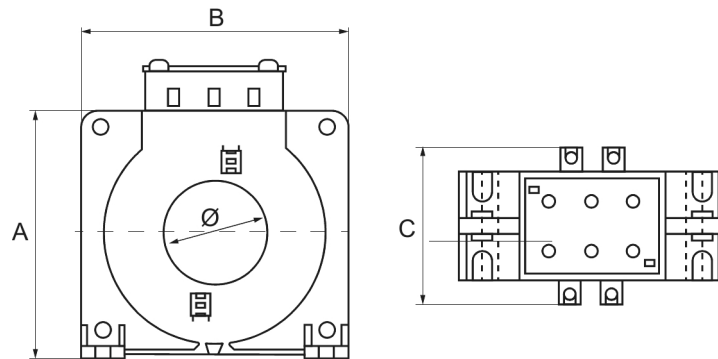

Catalogue No: **DSR80DEL**

ELR TOROID CLOSED CORE 4 WIRE 80mm min 30mA

Power Distribution and Protection > Earth Leakage Protection > Earth Leakage Relays > IME Earth Leakage Relays and Toroids > 4 Wire Toroid > DSR Series Closed Core Toroid

REFERENCES	
IECEX Certificate	-
Supplier Declaration of Conformity:	-
Installation Guide:	-
User Manual:	-
Manufacturer Datasheet:	-
Manufacturer Catalogue & Product Selection:	-

Overall Dimensions			Catalogue No.
A	B	C	
113	92	56	DSR 35 DEL
160	125	56	DSR 80 DEL
198	165	56	DSR 110 DEL
234	200	56	DSR 140 DEL
323	290	64	DSR 210 DEL

Dimension Diagram